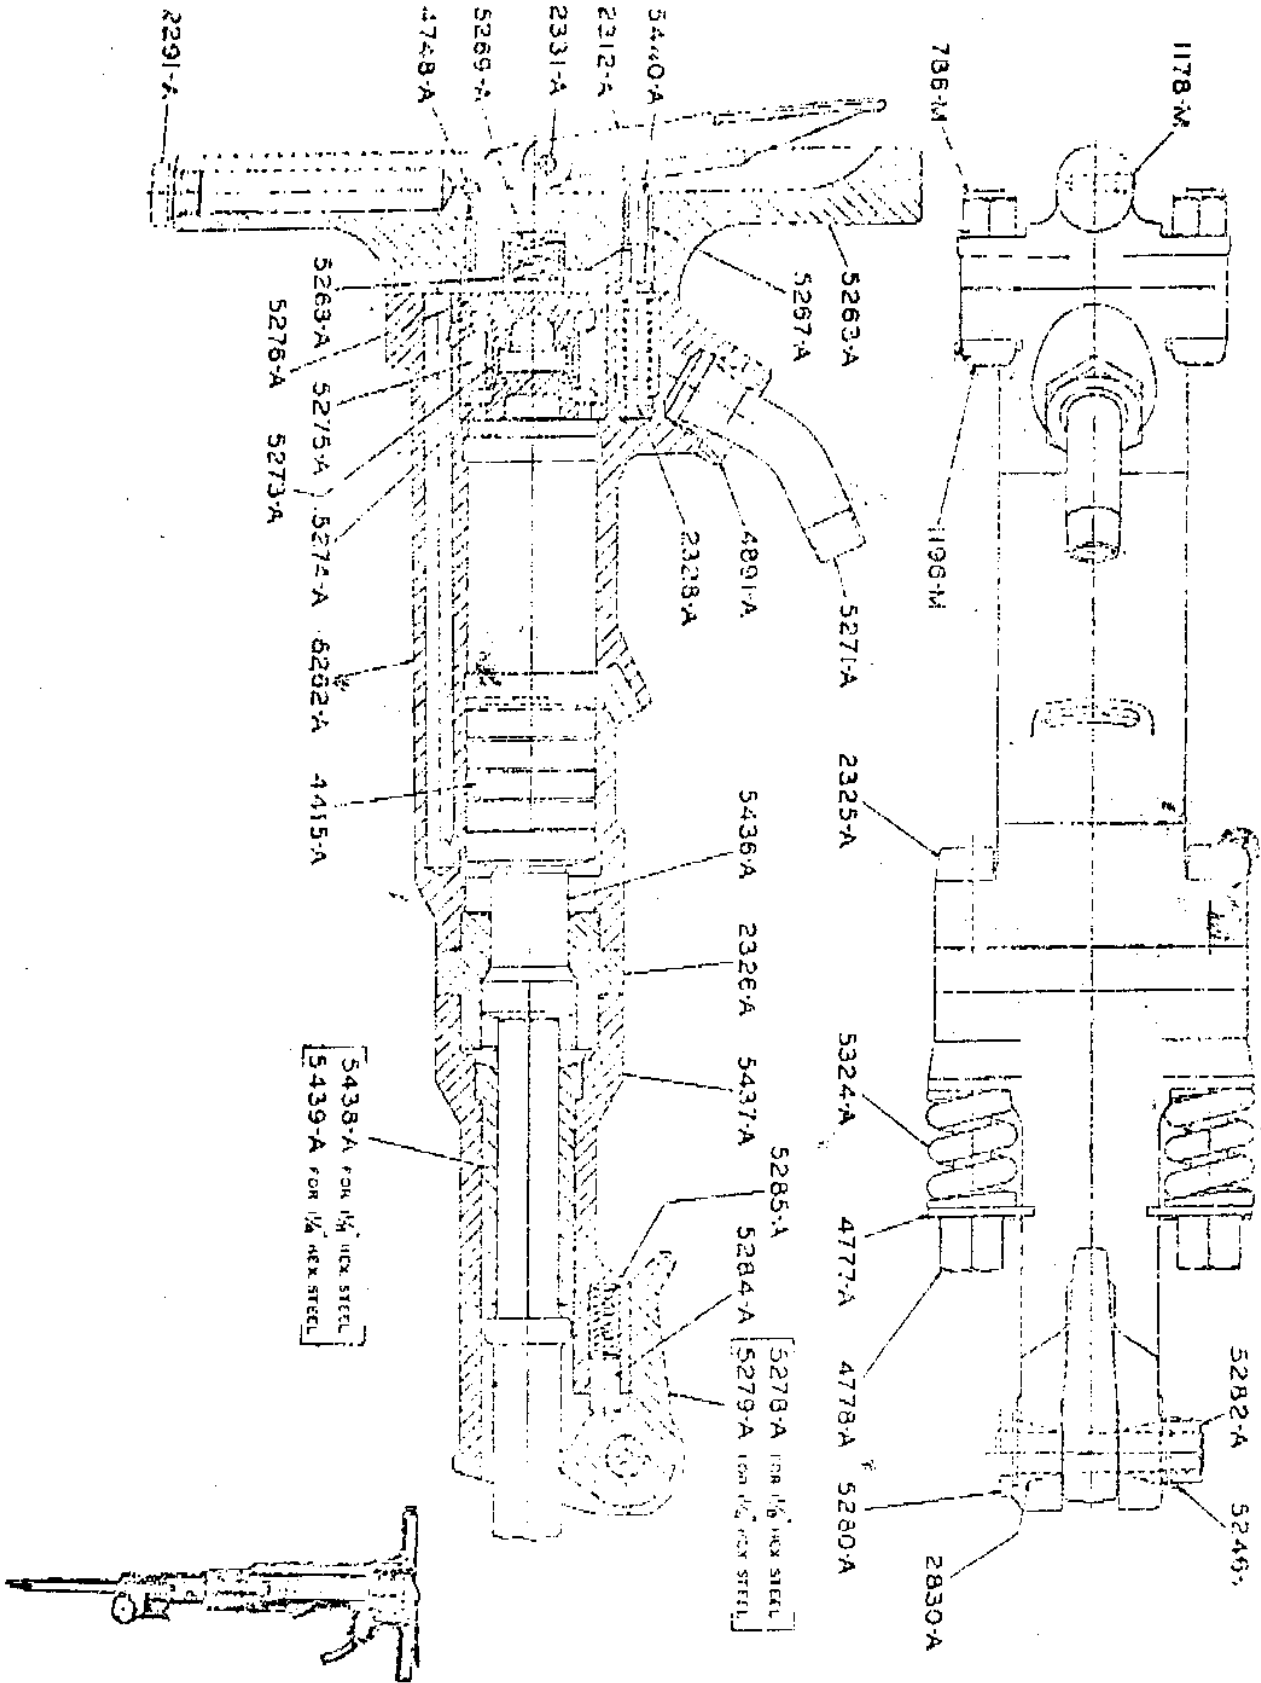

WORTHINGTON WB-82 90LB HAMMER

NR-17600

11-6155

For Parts Call Tools Renewed (800) 247-3639 Fax (860) 665-9821

WB-82 BREASER - LIST OF PARTS

PART NO.	NAME OF PART	NO. REQ.
Handle and Parts		
5263-A	Handle	1
5268-A	Valve Retaining Plunger	1
5269-A	Valve Retaining Plunger Spring	1
Built in Lubricator Parts		
2291-A	Oil Plug	1
4748-A	Oiler Felt	1
1178-M	Oil Felt Plug	1
Throttle Valve Parts		
2312-A	Throttle Valve Handle	1
2331-A	Throttle Valve Handle Pin	1
5440-A	Throttle Valve	1
2328-A	Throttle Valve Spring	1
5267-A	Throttle Valve Bushing	1
Handle Bolt Parts		
1198-M	Handle Bolt	4
766-M	Handle Bolt Nut	4
Cylinder and Parts		
5262-A	Cylinder	1
5271-A	Air Inlet Swivel	1
4991-A	Swivel Bushing	1
5273-A	Valve	1
5274-A	Valve Plate	1
5275-A	Valve Box	1
5276-A	Valve Cover	1
762-M	Down Pin	1
4415-A	Piston	1
2360-A	Anvil Block Housing	1
5456-A	Anvil Block	1
Front Head Parts		
2325-A	Front Head Bolt	2
4770-A	Front Head Bolt Nut	2
4777-A	Front Head Bolt Washer	2
5324-A	Front Head Bolt Spring	2
5437-A	Front Head	1
5439-A	1-1/4 in. Front Head Bushing	1
5438-A	1-1/8 in. Front Head Bushing	1
5279-A	1-1/4 in. Retainer	1
5278-A	1-1/8 in. Retainer	1
5280-A	Retainer Bolt	1
5281-A	Retainer Bolt Nut	1
5440-A	Retainer Lockwasher	1
5280-A	Cam Washer	1
5281-A	Index Pin	1
5282-A	Index Spring	1