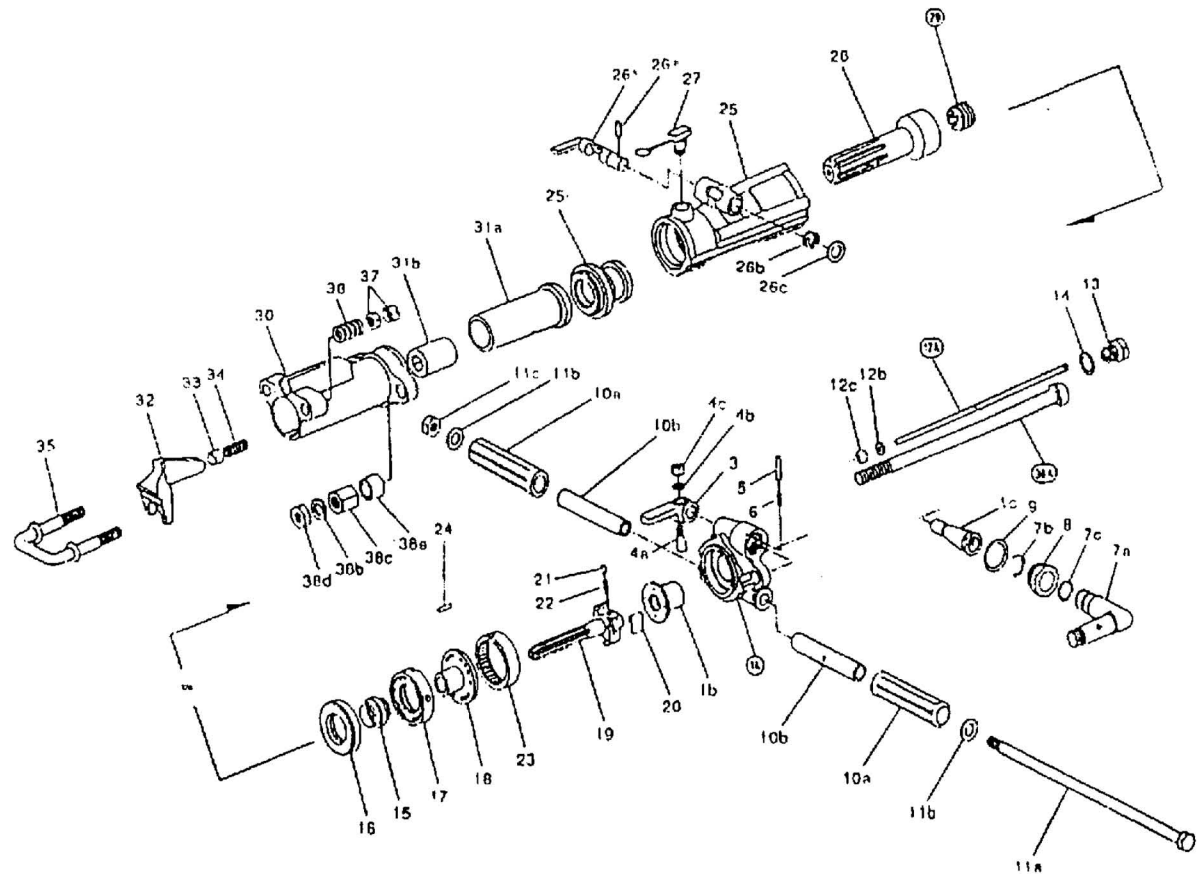

TS-55
60# ROCK DRILL
TOKURD-60-7/8 X 3
TOKURD-60-7/8 X 4
TOKURD-60-1

7658C Muffler

Tools Renewed Inc
Tel: 800-247-3639
Fax: 860-665-9821
Email: sales@toolsrenewed.com

TS-55 - 60# ROCK DRILL

SYM #	TAMCO	DESCRIPTION (TS-55)
1A	430301A00	BACK HEAD - USE 430301A0B
1B	430301A10	BACK HEAD BUSHING - USE 430301A0B
1C	430301A40	THROTTLE VALVE - USE 430301A0B
3	430301A50	THROTTLE VALVE HANDLE
4A	131503021	THROTTLE VALVE HANDLE BOLT
4B	131303028	SPRING WASHER
4C	134203008	HEX NUT
5	430301M80	DETENT PLUNGER
6	130803035	DETENT SPRING
7A	430306B10	AIR CONNECTION TUBE
7B	430301B20	AIR CONNECTION CLAMP
7C	131101023	O-RING
8	430301B30	AIR CONNECTION NUT
9	430301B50	AIR CONNECTION WASHER
10A	136603008	GRIP HANDLE
10B	430301C50	GRIP HANDLE PIPE
11A	131503022	HANDLE BOLT
11B	131307016	WASHER
11C	134411016	HEX NUT
12A	430301J41	BLOW TUBE
12B	430301J71	BLOW TUBE WASHER
12C	136303015	BLOW TUBE RUBBER
13	430301J50	BLOW TUBE GLAND
14	430301J60	BLOW TUBE GASKET
15	430301F80	VALVE
16	430301G10	VALVE CHEST (FRONT)
17	430301G00	VALVE CHEST (REAR)
18	430301G40	VALVE PLUG
19	430301H00	RIFLE BAR
20	430301H20	ROTATION PAWL - NON REVERSIBLE
21	430301H30	PAWL PLUNGER
22	130803036	PAWL SPRING
23	430301G70	RATCHET RING
24	130403031	RATCHET RING DOWEL PIN
25	430301C8B	CYLINDER
25A	430301D10	CYLINDER BUSHING
26A	430301P70	EXHAUST CONTROL VALVE
26B	130803037	EXHAUST CONTROL SPRING
26C	131309020	WASHER
26D	430301P90	EXHAUST CONTROL PIN
27	430301R5A	FILLER PLUG (WITH CHAIN)
28	430301E50	PISTON W/O GROOVE
	430301E60	PISTON W/GROOVE
29	430301H10	RIFLE NUT
30	430301W60	FRONT HEAD (SHORT)
	430306W70	FRONT HEAD (LONG)
31A	430301H50	ROTATION SLEEVE (SHORT)
	430306H60	ROTATION SLEEVE (LONG)
31B	430301H70	SLEEVE BUSH 7/8" (SHORT)
	430306H80	SLEEVE BUSH 1" (LONG)
	430302H80	SLEEVE BUSH 7/8" (LONG)
32	430301L20	STEEL PULLER
33	430301M40	STEEL PULLER PIVOT
34	130803038	STEEL PULLER SPRING
35	430301M5A	STEEL PULLER YOKE
36	130803039	STEEL PULLER YOKE SPRING
37	430301M30	STEEL PULLER YOKE NUT - 2 PIECE SET
38A	430301W00	THROUGH BOLT
38B	131303048	SPRING WASHER
38C	134203009	THROUGH BOLT NUT (LONG)
38D	134203010	THROUGH BOLT NUT (SHORT)
38E	430301R90	SPACER RING