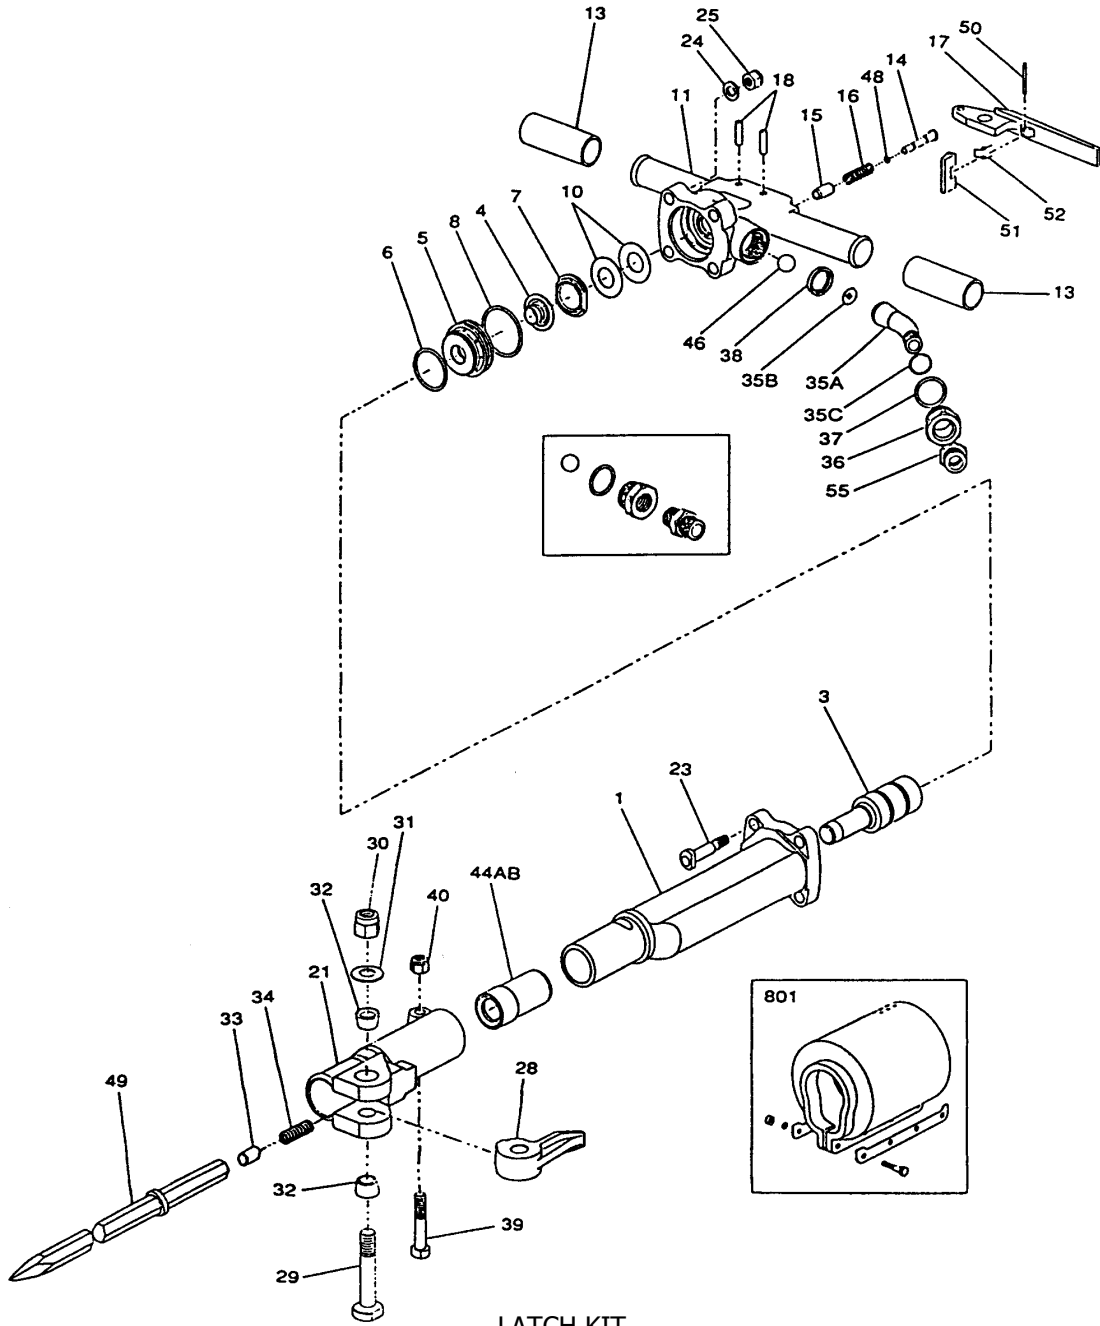

PARTS LIST FOR TOKU TPB-40

Tools Renewed Inc

800-247-3639 Fax: 860-665-9821 www.toolsrenewed.com

LATCH KIT

LKIT-TOKU-PB60/90

PARTS LIST FOR TOKU TPB-40

Tools Renewed Inc

800-247-3639 Fax: 860-665-9821 www.toolsrenewed.com

INDEX	TOKU	DESCRIPTION (FOR TPB-40)
1	410231010	CYLINDER
3	410231040	PISTON
4	410231150	VALVE
5	410231190	VALVE CHEST
6	131101045	VALVE CHEST O-RING
7	410231180	VALVE COVER
8	131111356	VALVE CHEST O-RING
10	131313050	CONE DISC SPRING
11	410231490	BACK HEAD (BARE)
13	136601011***	RUBBER GRIP
14	410231321	THROTTLE PUSH ROD
15	410231281	THROTTLE VALVE BUSHING
16	130801036 +	THROTTLE VALVE SPRING
17	410241311***	THROTTLE LEVER
18	410201330***	THROTTLE LEVER PIN
21	410231530	FRONT HEAD
23	410201500 +	BACK HEAD BOLT
24	131303032 +	BACK HEAD BOLT LOCK WASHER
25	134201012 +	BACK HEAD BOLT NUT
28	410241610***	STEEL RETAINER
29	410231620** *	STEEL RETAINER BOLT
30	134601019***	HEX NYLON NUT (STEEL RTR. BOLT NUT)
31	131313041***	CONED DISC SPRING
32	136301009	STEEL RETAINER BOLT BUSHING
33	410241650***	STEEL RETAINER PLUNGER
34	130801042***	STEEL RETAINER SPRING
35A	410231370	AIR INLET SWIVEL
35C	131103019	AIR INLET SWIVEL O-RING
36	410231390	AIR INLET SWIVEL NUT
37	131101033	AIR INLET SWIVEL NUT O-RING
35B	136801001	AIR INLET SCREEN
38	410231410	AIR INLET SWIVEL SPACER
39	410201540	FRONT HEAD BOLT
40	134201012	FRONT HEAD BOLT NUT
44A	410231570	FRONT HEAD BUSHING 7/8"
44B	410235570	FRONT HEAD BUSHING 1"
46	130505048	THROTTLE VALVE BALL
48	131101003	THROTTLE PUSH ROD O-RING P-5
50	130604040***	SPRING PIN
51	410241760***	STOP LEVER
52	130801046***	STOP LEVER SPRING
55	134704060	THREAD BUSHING N P T X PT3/4
801	41023187C	MUFFLER CP
35CP	41023148A	BACK HEAD (11,13,14,15,16,17,18,35A,35B,35C,36,37,38,46,48,50,51,52,55)