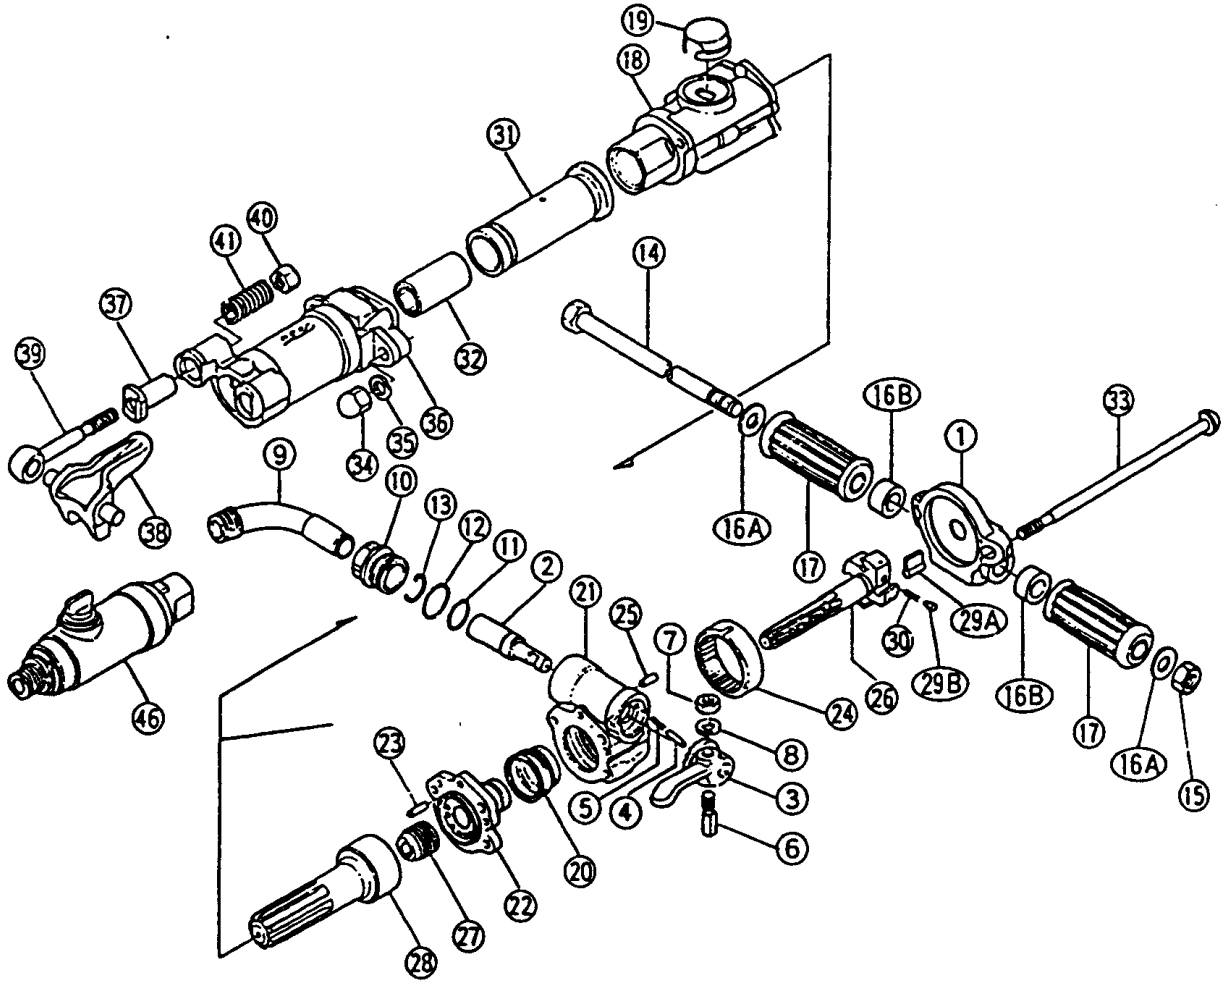

PARTS LIST FOR TOKU TJ-15 (30 lbs)

Tools Renewed Inc

Tel: 800-247-3639 Fax: 860-665-9821 www.toolsrenewed.com

Call us for Drill Steels, Extensions and Bits

PARTS LIST FOR TOKU TJ-15 (30 lbs)**Tools Renewed Inc****Tel: 800-247-3639 Fax: 860-665-9821 www.toolsrenewed.com**

INDEX	PART NO	DESCRIPTION (TJ 15)
1	430101A00	BACK HEAD
2	430101A40	THROTTLE VALVE
3	430101A50	THROTTLE VALVE HANDLE
4	130403002	THROTTLE VALVE PLUNGER
5	130803001	THROTTLE VALVE SPRING
6	430101A70	THROTTLE VALVE BOLT
7	134401010	THROTTLE VALVE NUT
8	131301010	SPRING WASHER M10
9	430106B10	AIR CONNECTION TUBE NPT
(9)	430101B00	AIR CONNECTION TUBE PT
10	430101B31	AIR CONNECTION NUT
11	131101023	AIR CONNECTION O-RING
12	131101030	AIR CONNECTION O-RING
13	130803004	AIR CONNECTION CLAMP
14	131503002	HANDLE BOLT
15	134501016	HANDLE NUT (U NUT) M16
16A	131307016	HANDLE WASHER M16
16B	430101C40	GRIP HANDLE WASHER (H. COLLAR)
17	430101B7A	HANDLE GRIP CP (INCL. 17A/17B)
17A	136603001	HANDLE GRIP - USE 430101B7A
17B	430101050	HANDLE GRIP PIPE - USE 430101B7A
18	430101C80	CYLINDER
19	430101P60	EXHAUST CAP
20	430101F80	VALVE
21	430101F9B	VALVE CHEST CP
22	430101G20	VALVE GUIDE
23	130403001	VALVE KNOCK
24	430101G60	RATCHET
25	130409001	RATCHET KEY
26	430101H01	RIFLE BAR (P)
27	430101H10	RIFLE NUT
28	430101E50	PISTON
29A	430101H20	ROTATION PAWL
29B	136303002	PAWL PLUNGER (P)
30	130803006	PAWL PLUNGER SPRING (P)
CP31B	430102H5A	ROTATION SLEEVE CP 7/8 X 3-1/4
CP31D	430107H6A	ROTATION SLEEVE CP 7/8 X 4-1/4
33	131503001	THROUGH BOLT
34	430101W10	THROUGH BOLT NUT
35	131303032	THROUGH BOLT WASHER
36S	430101W60	FRONT HEAD SHORT
37	430101W80	FRONT HEAD BUSHING
38L	430102K90	STEEL HOLDER 7/8
39	430101L00	STEEL HOLDER BOLT
40	134203001	STEEL HOLDER NUT
41	130803003	STEEL HOLDER SPRING