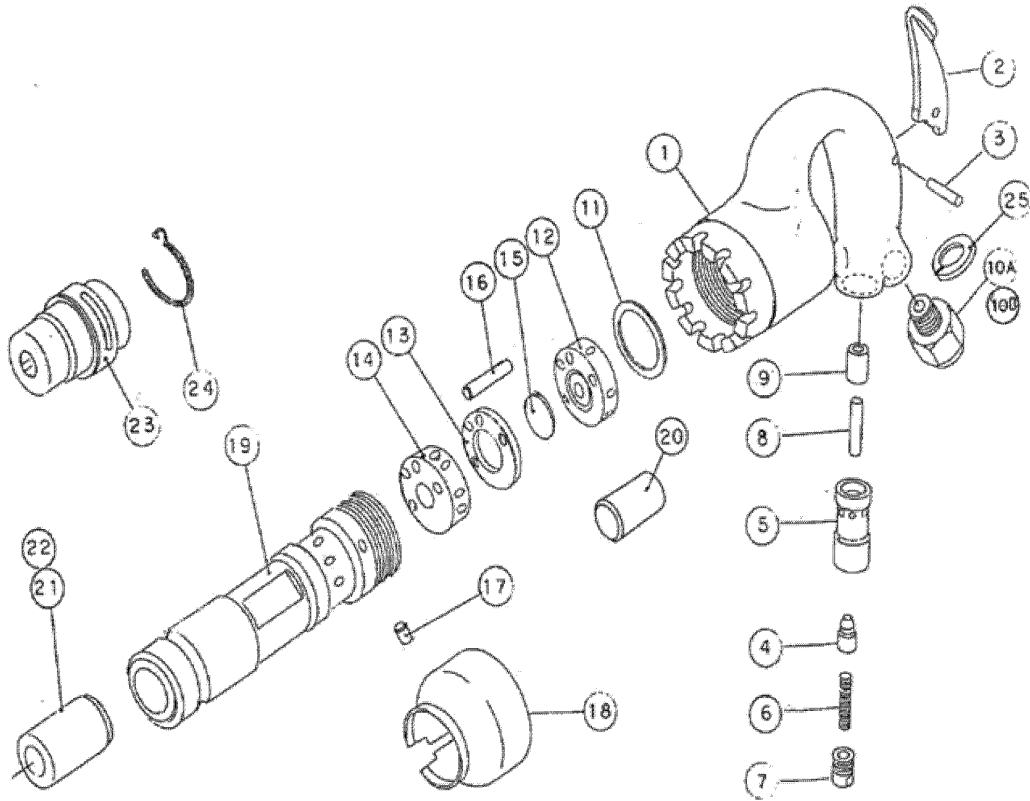

**TOKU AA-0S CHIPPING HAMMER**

Index	Part No.	Description	Index	Part No.	Description
1	Y10298010	Handle	13	Y10298130	Valve Center Seat
	Y1029801A	Handle Complete	14	Y10298140	Valve Lower Seat
2	Y10301020	Lever	15	Y31002100	Valve
3	Y10301030	Spring Pin 5 x 18	16	Y10298160	Dowel Pin 5 x 22
4	Y10301050	Throttle Valve	17	Y10301180	Clutch Key
5	Y10301040	Throttle Valve Bushing	18	Y10301190	Exhaust Band
6	Y10301070	Throttle Valve Spring	19	Y10298190	Cylinder
7	Y10301080	Throttle Valve Cap	20	Y10298200	Piston
8	Y10301090	Push Rod	21	Y1021224R	Shank Bushing (Round)
9	Y10301100	Push Rod Sleeve	22	Y1021224H	Shank Bushing (Hex)
10A	Y10301110	Screw Bushing 1/4" x 3/8"	23	Y10298230	Body Retainer, Oval Collar
11	Y10298110	Handle Washer		Y10298230R	Body Retainer, Round Collar
12	Y10298120	Valve Upper Seat	24	Y10212300	Retainer Spring
			25	Y10600360	Spring Washer