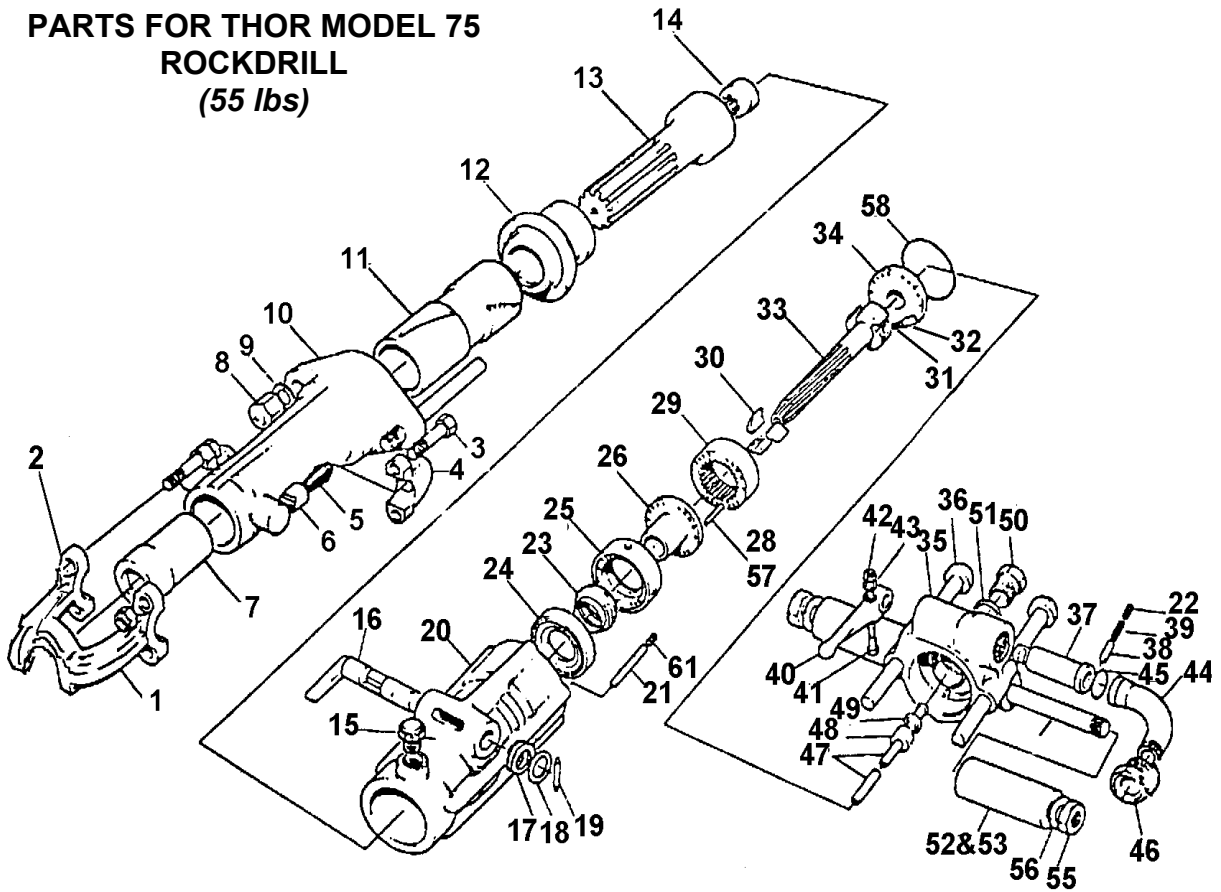

**PARTS FOR THOR MODEL 75
 ROCKDRILL
 (55 lbs)**

Index	Part No	Description	Index	Part No	Description
1	43371	Steel Retainer 7/8" x 3 1/4"	30	43120	Pawl
	43382	Steel Retainer 7/8" x 4 1/4"	31	78883	Pawl Spring
	43369	Steel Retainer 1" x 4-1/4"	32	43204	Pawl Plunger
2	43350	Steel Retainer Nut	33	43195	Rifle Bar
3	33803	Steel Retainer Bolt	34	805432	Backhead Plate
4	43366	Steel Retainer Cap	35	43141	Back Head
5	43521	Steel Retainer Spring	36	803859	Side Rod
6	43378	Steel Retainer Lock Plunger	37	43158	Throttle Valve
7	43618	Chuck 7/8" hex x 4 1/4"	38	43161	Throttle Valve Detent Plunger
	43211	Chuck 1" hex x 4 1/4"	39	43162	Throttle Valve Detent Spring
8	801902	Side Rod Nut	40	43159	Throttle Handle
9	43007	Side Rod Washer	41	43160	Throttle Handle Bolt
10	43208	Fronthead	42	43102	Throttle Handle Bolt Nut
11	43209	Chuck Driver	43	43003	Throttle Handle Bolt Washer
12	43173	Cylinder Front Bushing	44	43168	Air Inlet Swivel
13	43206	Piston Hammer	45	45259	Air Inlet Swivel O-Ring
14	43199	Rifle Nut	46	43169	Air Inlet Swivel Nut
15	43175	Oil Plug	47	43164	Air Tube
16	43176	Exhaust Valve	48	43144	Air Tube Packing
17	43179	Exhaust Spring	49	803670	Air Tube Button
18	43180	Exhaust Valve Washer	50	43155	Air Tube Plug
19	43181	Exhaust Valve Retainer Pin	51	43156	Air Tube Plug Gasket
20	43172	Cylinder	52	803672	Handle
21	43094	Felt	53	803671	Handle Grip
22	68073	Throttle Detent Plug	54	43153	Handle Bolt
23	43188	Automatic Valve	55	35503	Handle Bolt Nut
24	43189	Auto Valve Chest Front	56	43005	Handle Bolt Washer
25	43190	Auto Valve Chest Rear	57	82028	O-Ring
26	43187	Auto Valve Guide Plate	58	803529	O-Ring Backhead Plate
28	805435	Dowel Pin	59	71532	3/16 Allen Wrench
29	43192	Ratchet Ring	60	805674	Warning Label
30	43120	Pawl	61	805412	Oil Felt Plug