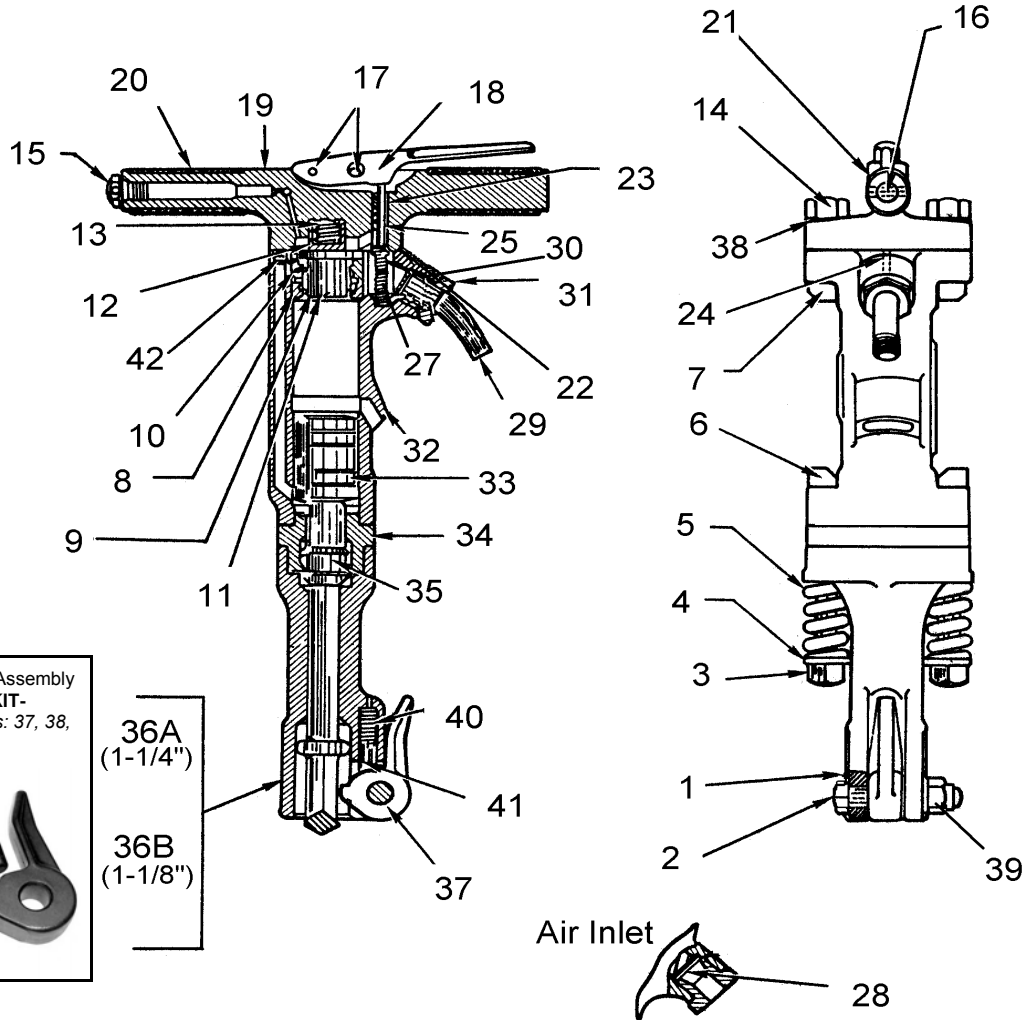

THOR MODEL 423 60LB PAVING BREAKER

Item	Part Number	Description	Item	Part Number	Description
1	43523	Bolt Bushing	23	43395	Valve Stem Guide
2	43524	Retainer Bolt	24	43477	Dowel Pin
3	43414	Nut-FH Bolt	25	43896	Throttle Valve
4	43413	Lockwasher	27	43397	Spring-T.Valve
5	43412	Spring-F.H.	28	43510	Air Inlet Screen
6	43415	Bolt-F.H.	29	43512	Air Inlet Swivel
7	43441	Bolt-Back Head	30	45259	O-Ring
8	43431	Valve Chest-Front	31	43169	Air Inlet Swivel Nut
9	43186	Automatic Valve	32	52046	Cylinder
10	43432	Valve Chest-Rear	33	43436	Piston Hammer
11	43430	Valve Guide	34	43437	Tappet Seat
12	43474	Plunger	35	43408	Tappet
13	43475	Plunger Spring	36A	43449	Fronthead 1-1/4" Hex
14	47758	Back Head Bolt Nut		43451	Fronthead Assy 1-1/4"
15	68073	Oil Plug	36B	43448	Fronthead 1-1/8"
16	43473	Oil Control Felt		43450	Fronthead Assy 1-1/8"
17	43393	Lever Pin	37	43527	Steel Retainer
18	43428	Throttle Lever	38	43007	Lockwasher
19	52048	Back Head	39	43525	Retainer Bolt Nut
	12342	Back Head-Complete	40 (note)	43521	Spring (Mod 23554A Only)
20	43476	Handle Grip	40 (note)	99549	Spring (Mod 23553A Only)
21	52047	Oli Plug	41	99550	Plunger
22	82907	O-Ring	42	48385	Cylinder Plug