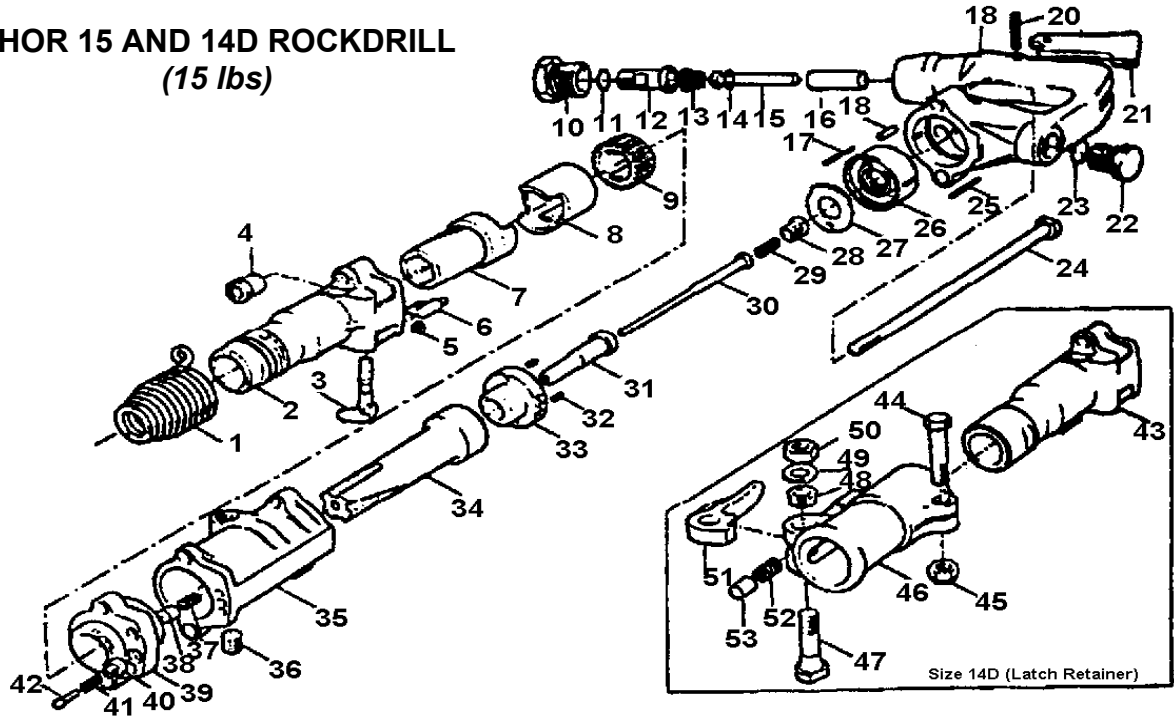

THOR 15 AND 14D ROCKDRILL
 (15 lbs)

Item No.	Part No.	Description	Item No.	Part No.	Description
1	43490	Steel Retainer Spring	28	68073	Air Tube Plug
2	45491	Front Head (15D)	29	43162	Air Tube Spring
3	45492	Pawl Shifter	30	45509	Air Tube
4	45507	Side Rod Nut	31	45516	Valve Guide
5	45500	Pawl Spring	32	45592	Valve Seat Pin
6	45499	Pawl	33	45505	Valve Seat
7	45489	Chuck	34	45497	Piston Hammer
8	45493	Chuck Driver	35	49802	Cylinder
9	45501	Rotation Ratchet	36	83002	Exhaust Port Plug
10	45523	Inlet Swivel Nut	37	43605	Detent Spring
11	83038	Air Inlet O-Ring	38	45498	Pawl Plunger
12	45524	Inlet Swivel	39	45496	Cylinder Front Bearing
13	44007	Throttle Valve Spring	40	45494	Detent Plunger Bearing
14	82502	O-Ring-Thr.Valve	41	43605	Detent Plunger Spring
15	803962	Throttle Valve	42	45495	Detent Plunger
16	43395	Throttle Valve Bush.	43	49807	Front Head (14D Only)
17	45502	Dowel pin	44	47947	Retainer Bolt (14D)
18	45518	Oil Meter	45	49019	Retainer Bolt Nut (14D)
19	803959	Aluminium Handle	46	89134	Retainer Housing (14D)
20	45519	Throttle Lever Pin	47	43787	Latch Bolt (14D)
21	45517	Throttle Lever	48	43786	Latch Bolt Bushing (14D)
22	45512	Oil Plug	49	43143	Latch Bolt Washer (14D)
23	81675	O-Ring-Oil Plug	50	43500	Latch Bolt Nut (14D)
24	803960	Side Rod	51	43752	Latch (14D)
25	45502	Dowel Pin	52	43754	Latch Spring (14D)
26	45515	Valve Chest	53	43788	Latch Spring Plunger (14D)
27	45504	Automatic Valve			