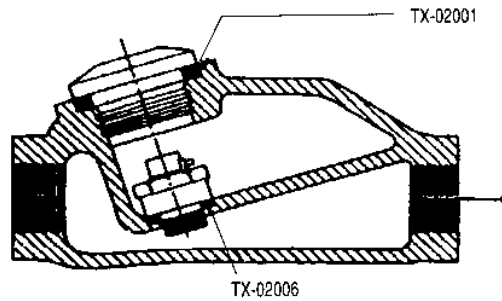

# TX-0L, TX-1L, TX-2L, TX-3L In-Line Lubricators

PART #	DESCRIPTION
TX-02000	FILL PLUG
TX-02001	FILL PLUG "O" RING
TX-02002	OIL ADJUSTING VALVE ASSEMBLY
TX-02003	SIGHT DISK
TX-02004	SIGHT DISK LOCK NUT
TX-02005	SIGHT DISK SEAL
TX-02006	VALVE GASKET