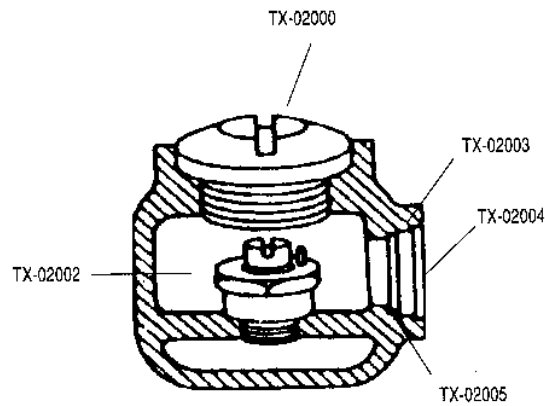

# TX-0L, TX-1L, TX-2L, TX-3L In-Line Lubricators

PART #	DESCRIPTION
TX-02000	FILL PLUG
TX-02001	FILL PLUG "O" RING
TX-02002	OIL ADJUSTING VALVE ASSEMBLY
TX-02003	SIGHT DISK
TX-02004	SIGHT DISK LOCK NUT
TX-02005	SIGHT DISK SEAL
TX-02006	VALVE GASKET