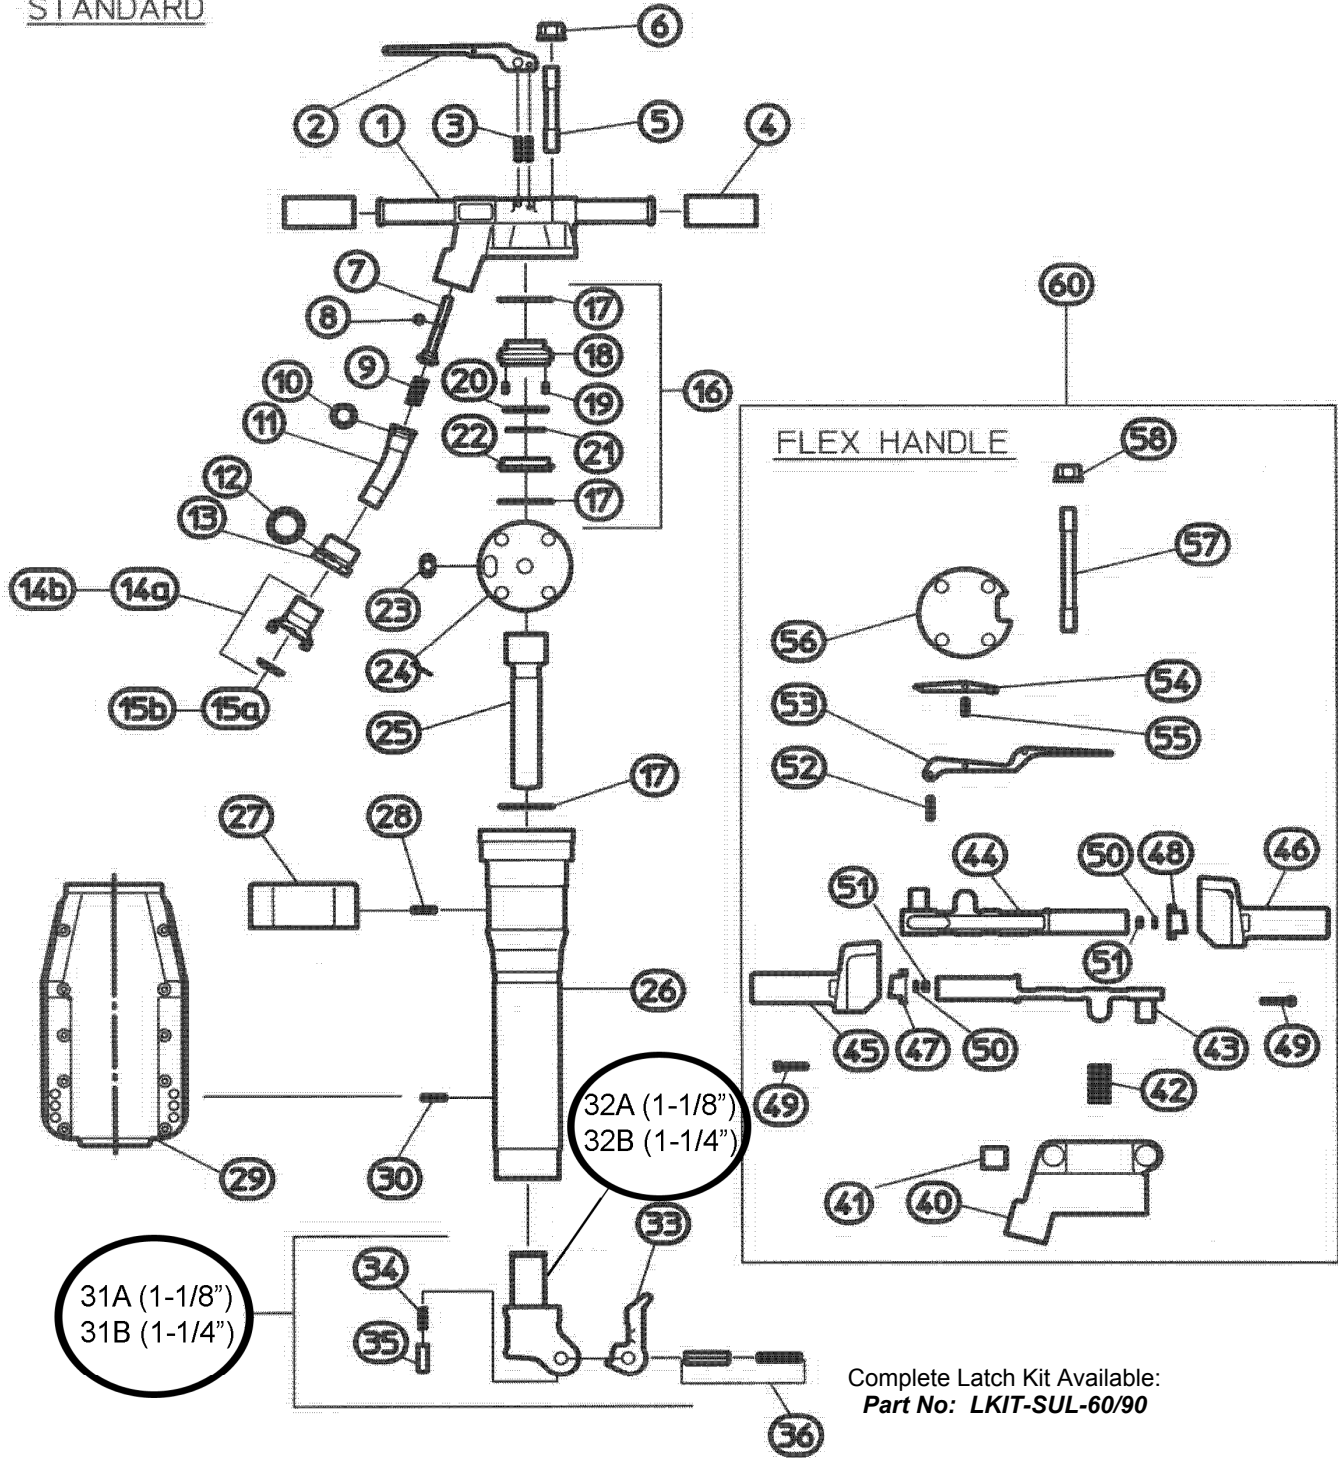

PARTS FOR SULLAIR MPB-60A AND MPB-90A PAVING BREAKERS (60 & 90 LB)

STANDARD

MPB-60A & MPB-90A PARTS LIST

Common parts for MPB-60A and MPB-90A				MPB-60A Only			
Index	Part No.	Qty	Description	Index	Part No.	Qty	Description
1	68723108	1	Handle, Bare (T)	11	68723227	1	Swivel, Air Inlet MPB-60A
2	68723110	1	Lever, Trottle, T-Handle	27	68722454	1	Deflector, Exhaust MPB-60A
3	68723013	2	Pin, Throttle Lever	25	68723497	1	Piston, MPB-60A
4	68723111	2	Grip, Rubber Handle	26	N.A.	1	Cylinder, MPB-60A
5	68722027	4	Stud, Backhead T-Handle	MPB-90A Only			
6	68VE 9016	4	Nut, Backhead Stud	11	68723226	1	Swivel, Air Inlet MPB-90A
7	68722781	1	Valve, Throttle	27	68722455	1	Deflector, Exhaust MPB-90A
8	68CJ 0005	1	O-ring	25	68722301	1	Piston, MPB-90A
9	68MR 1600	1	Spring, Throttle Valve	26	N.A.	1	Cylinder, MPB-90A
10	68CJ 0825	1	O-ring	Flex Handle Guard Option			
12	68CJ 0026	1	O-ring	60	68780368	1	Backhead, Complete
13	68722303	1	Nut, Air Inlet Swivel	40	N.A.	1	-Backhead, Bare Flex Handle
14a	040383	1	Coupling, Universal Hose US	41	68721707	2	-Bushing, Flex Handle Pivot
15a	250015-228	1	Gasket, Hose Coupling US	42	68721710	2	-Spring, Throttle Lever
14b	68524399	1	Coupling, Universal Hose Africa	43	68722814	1	-Left Flex
15b	68524400	1	Gasket, Hose Coupling Africa	44	68722813	1	-Handle, Right Flex
16	68780028	1	Distribution Valve Kit :	45	68722768	1	-Guard, Left Handle
17	68522101	3	O-ring, Valve Chest	46	68722769	1	-Guard, Right Handle
18	68722730	1	Chest, Valve	47	68722770	1	-Clamp, Left Guard
19	68VV 8912	2	Dowel, Valve	48	68722771	1	-Clamp, Right Guard
20	68721513	1	Guide, Valve	49	68524318	2	-Screw, (metric)
21	68721008	1	Disc, Valve	50	68548106	2	-Washer (metric)
22	68722574	1	Seat, Valve	51	68549506	2	-Nut (metric)
23	68722536	1	Seal, Cylinder Port	52	68723013	1	-Pin, throttle Lever
24	68722493	1	Plate, Cylinder End	53	68722053	1	-Lever, Throttle Flex Handle
28	68524129	1	Pin, Exhaust Deflector	54	68721704	1	-Actuator, Throttle Valve
31A	68780146	1	Fronthead Assy, 1 1/8" Hex (includes Items 32 thru 36)	55	68MA 0625	1	-Pin, Actuator Lever Pivot
				56	68721703	1	-Plate, Flex Handle Cover
32A	68722581	1	-Bushing 1 1/8" Hex (w/Fronthead)	57	68721705	4	-Stud, Backhead Flex Handle
33	68723244	1	-Latch, Retainer	58	68VE 9016	4	-Nut, Backhead Stud
34	68MR 1301	1	-Spring, Retainer Plunger	Super Silenced Option			
35	68722586	1	-Plunger, Steel Retainer	29	68780276	1	Silencer MPB-60A
36	68780320	1	-Pin, Retainer Kit	29	68780275	1	Silencer MPB-90A
31B	68780147	1	Fronthead Assy, 1 1/4" Hex (includes Items 32 thru 36)	30	68524129	1	Pin, Exhaust Silencer
32B	68722579	1	-Bushing 1 1/4" Hex (w/Fronthead)				
33	68723244	1	-Latch, Retainer				
34	68MR 1301	1	-Spring, Retainer Plunger				
35	68722586	1	-Plunger, Steel Retainer				
36	68780320	1	-Pin, Retainer Kit				