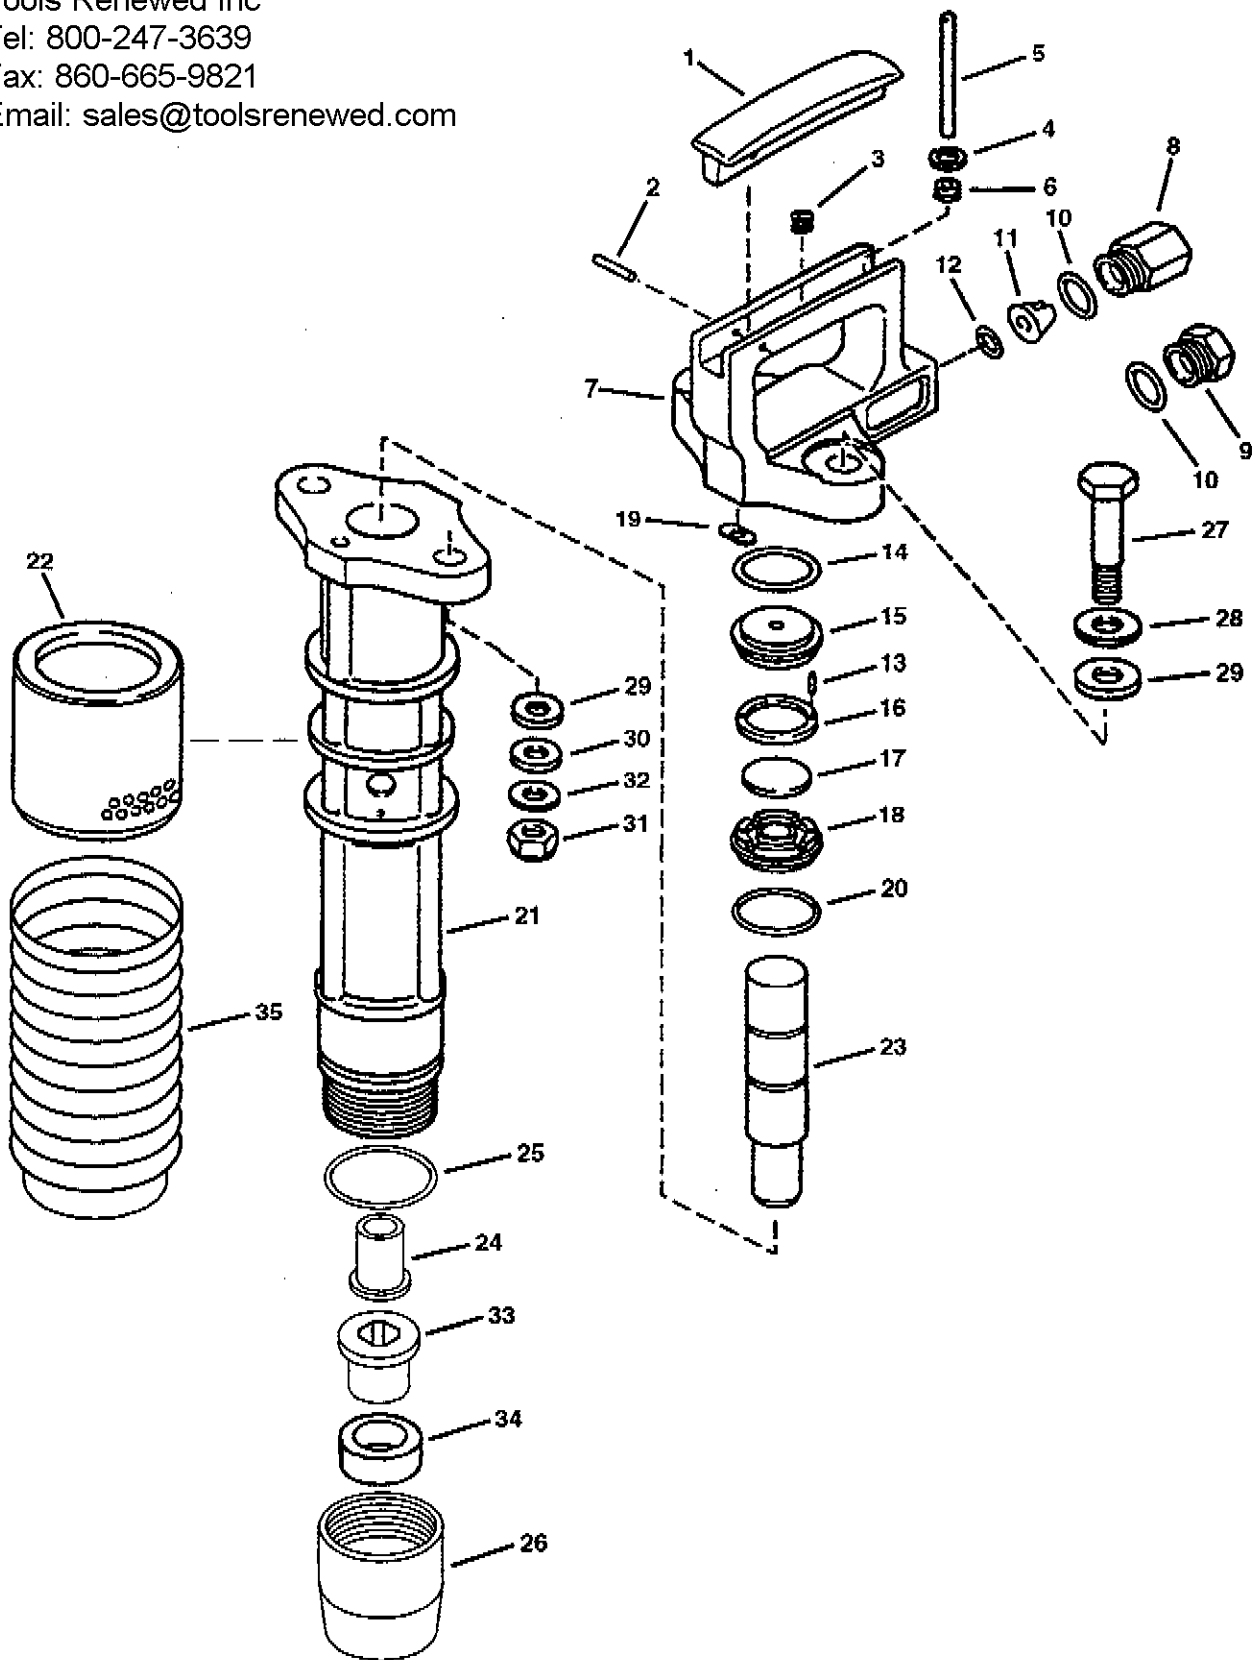

MDT-30 ILLUSTRATION

Tools Renewed Inc
Tel: 800-247-3639
Fax: 860-665-9821
Email: sales@toolsrenewed.com

MDT-30 PARTS LIST

INDEX NO.	PART NUMBER	QTY. REQ.	DESCRIPTION	INDEX NO.	PART NUMBER	QTY. REQ.	DESCRIPTION
1	68722829	1	Trigger	21	68723174	1	Cylindr, MDT-30
2	68VV5630	1	Pin	22	68723043	1	Deflector
3	68MR0803	1	Spring	23	68723172	1	Piston
4	68524303	1	Ring	24	250029-072	1	Sleeve, Upper
5	68722830	1	Rod	25	68CJ0032	1	O-Ring
6	68524302	1	Gasket	26	68723171	1	Retainer, MDT-30
7	68780330	1	Handle	27	68722956	2	Screw
8	68722274	1	Bushing, 7/8-24	28	68524602	2	Washer
9	68722224	1	Bushing, 3/8" MNPT	29	68722957	4	Absorber, Shock
10	68CJ0018	2	O-Ring	30	68722958	2	Washer
11	68721468	1	Lever	31	68VE8141	2	Nut
12	68CJ0181	1	O-Ring	32	68524601	2	Washer
13	68VV8912	2	Pin	33	250013-625	1	Sleeve, Lower
14	68CJ0028	1	O-Ring	34	250013-626	1	Bumper
15	68723058	1	Seat	35	68723163	1	Sleeve, Comfort
16	68722795	1	Guide, Valve				
17	68722796	1	Valve, Disc				
18	68722793	1	Seat				
19	68722797	1	Gasket				
20	68CJ0144	1	O-Ring				

OPTIONAL ACCESSORIES

WHIP HOSES

- 250031-646 Hose, Whip 1/2" ID x 8' w/7/8-24 Thrd Swivel
- 250031-645 Hose, Whip 1/2" ID x 8' w 3/8" MNPT

HOSE SWIVELS

- 250012-531 Swivel, Air Inlet 7/8-24 THD x 1/2" Hose Barb
- 250012-532 Swivel, Air Inlet 3/8" NPT x 1/2" Hose Barb