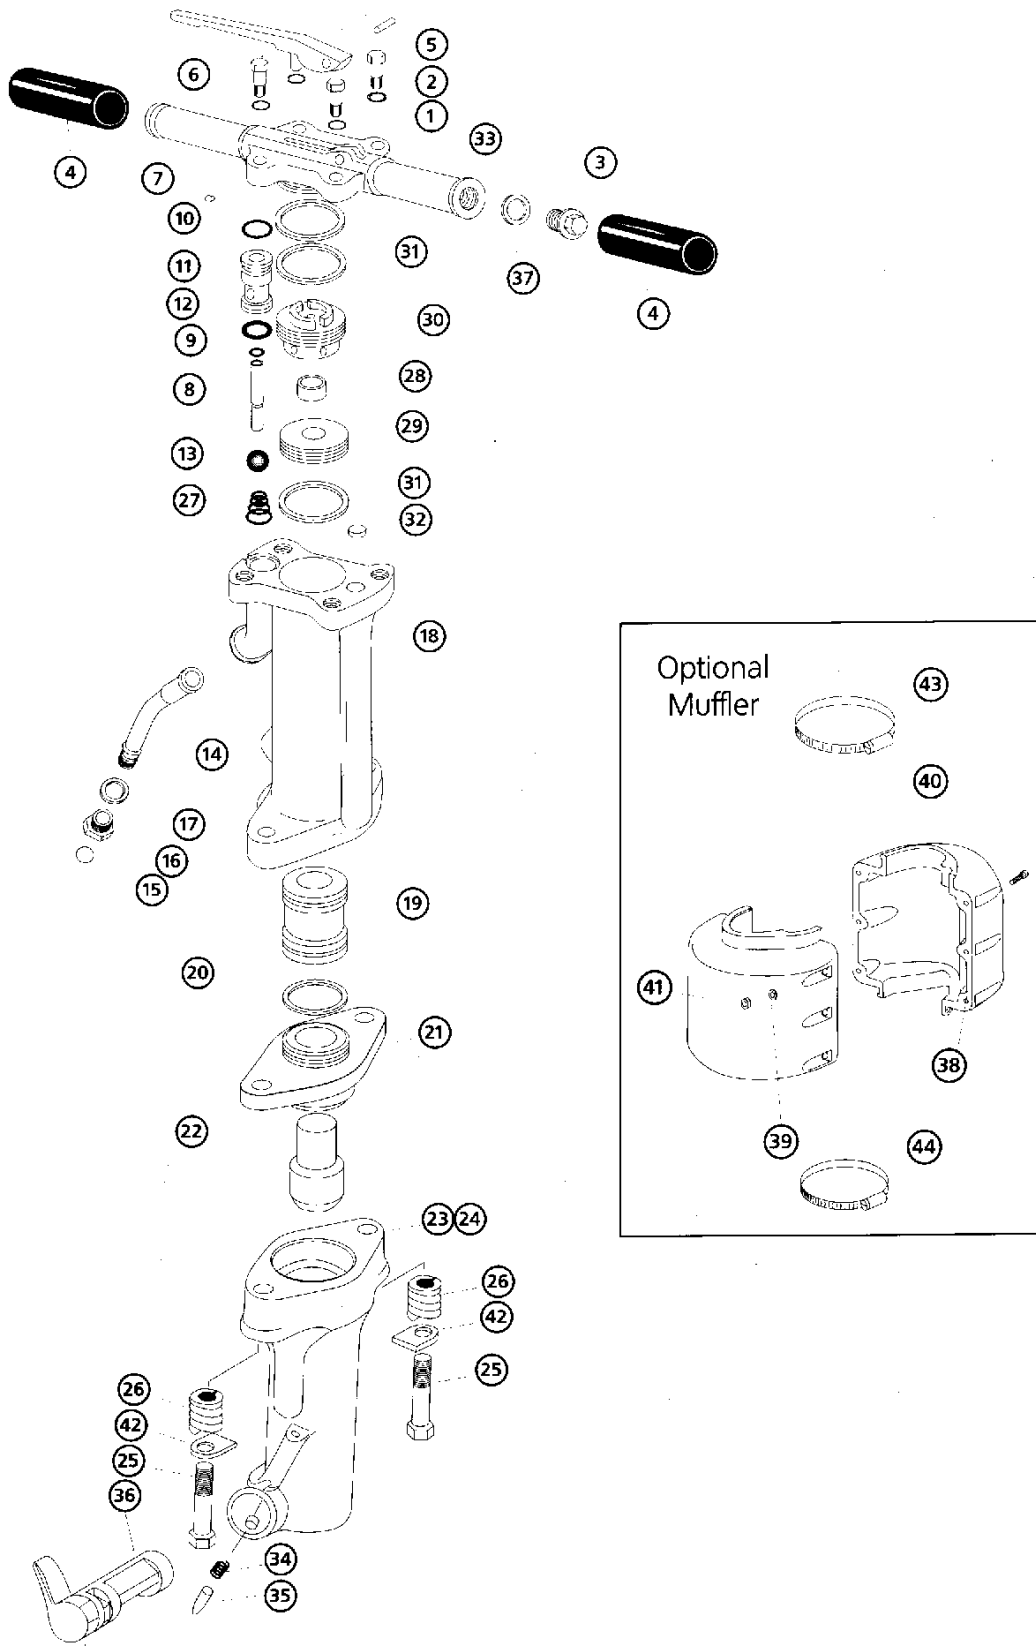

# Breaker

# Models 25S,28S &,39S Breakers

ILL	Part	Description of Part	Per Tool	ILL	Part	Description of Part	Per Tool	
R	1	007025	Spring Washer	4	O	25	030043 Side Rod	2
R	2	007007	Handle Bolt	4	O	26	030033 Side Rod Spring	2
R	3	003024	Oil Plug	1	R	27	030012 Throttle Valve Spring	1
R	4	007005	Handle Grip	2	O	28	030024 25S & 28S - Valve	1
R	5	007003	Throttle Lever Pivot Pin	1	O		057061 39S - Valve	1
O	6	007002	Throttle Lever	1	O	29	030023 Valve Seat	1
O	7	030618	Oilite Bush	1	O	30	030022 Valve Block	1
O	8	030009	Throttle Valve Stem	1	R	31	007006 Seal - Handle Valve Block & Valve Seat	3
R	9	001006	Throttle Valve Stem Seal	1		32	030006 Plug	1
R	10	007013	Top Seal T.V. Bush	1		33	007001 Handle	1
O	11	030015	Throttle Valve Bush	1	O	34	001044 Steel Retainer Spring	1
R	12	504035	Bottom Seal T.V. Bush	1	O	35	030016 Steel Retainer Plunger	1
O	13	023014	Throttle Valve Ball	1	O	36	001046 Steel Retainer	1
O	14	007016	Swivel Air Connection	1	R	37	003023 Oil Plug Seal	1
R	15	001014	Sealing Ring	1	R	38	031609 (25S) Muffler Body	1
O	16	001013	Swivel Air Connection Nut	1	R		030609 (28S) Muffler Body	1
R	17	001012	Swivel Air Connection Gasket	1	R		036609 (39S) Muffler Body	1
	18	031001	25S - Cylinder	1	O	39	029013 Washer	12
		030001	28S - Cylinder	1	R	40	910104 Screw	6
		036001	39S - Cylinder	1	R	41	029009 Nut	6
	19	031002	25S Hammer	1	R	42	030032 Washer	2
		007024	28S Hammer	1	O	43	906012 Top Jubilee Clip Size 5 (25S & 28S)	1
		036003	39S Hammer	1	O		906013 Top Jubilee Clip Size 6 (39S)	1
R	20	023055	Seal tappet Bushing	1	O	44	906014 Bottom Jubilee Clip Size 7 (25S,28S & 39S)	1
O	21	030044	Tappet Bushing	1				
O	22	001025	Tappet	1				
	23	030041	Chuck Housing - 1.1/8" Hex	1				
	24	030042	Chuck Housing - 1.1/4" Hex	1				

Key R = Recommended Spares (ie stock)