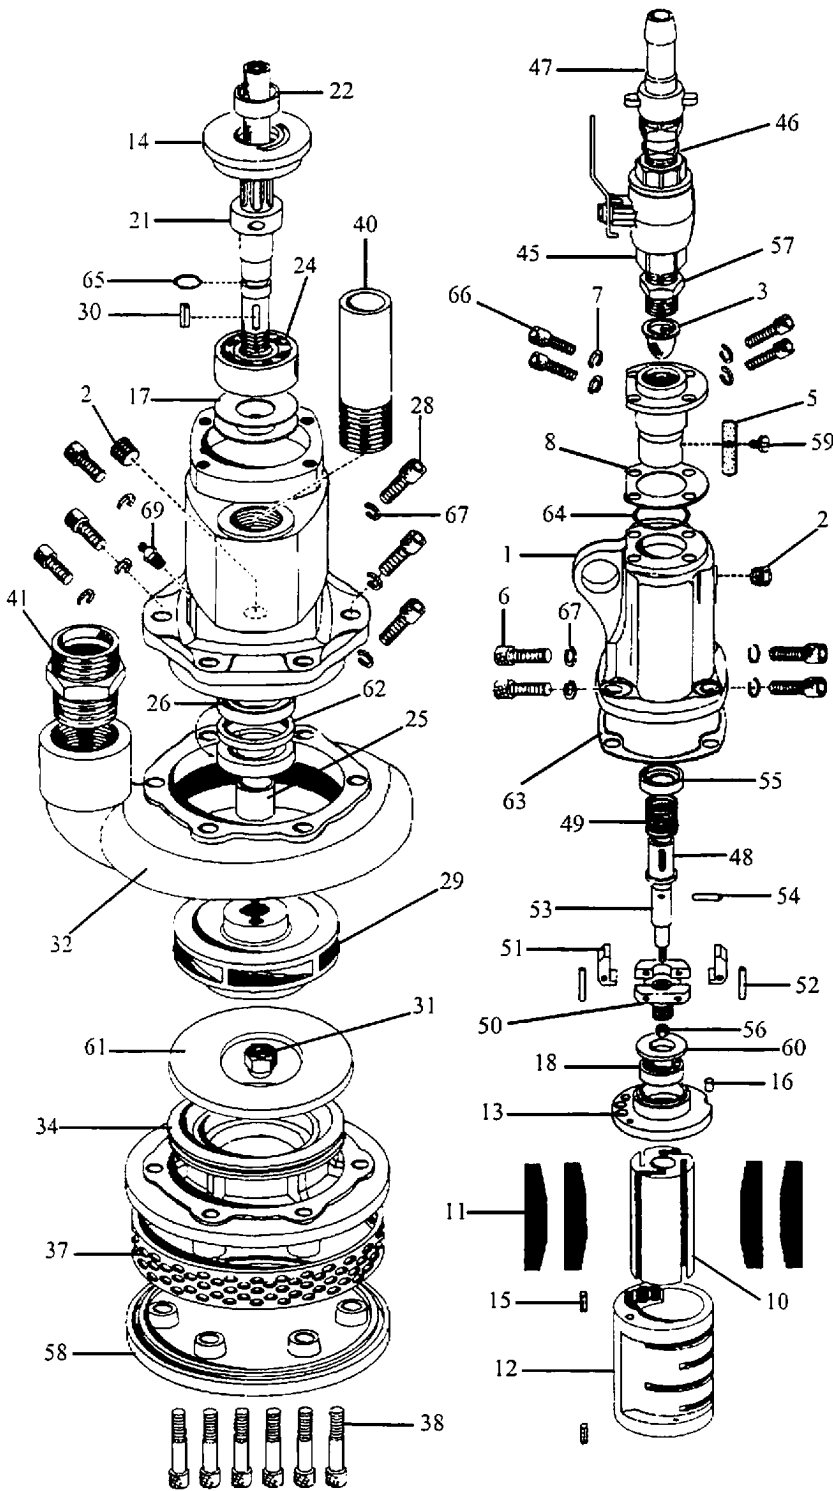

SP50 Redline Sump Pump

Item	Kent P/N	Description
1	K06681	Housing Cover
2	K07064	1/4" Plug (2)
3	K066692	Strainer
5	K06693	Oil Plug Felt
6	K07068	8-25 Cap Screw (4)
7	K07069	Spring Washer (8)
8	K06699	Gasket
9	K07071	Housing
10	K07072	Rotor
11	K07073	Rotor Blade (4)
12	K07074	Cylinder
13	K07075	Cylinder End Plate, Upper
14	K06601	Cylinder End Plate, Lower
15	K07077	4-10 Spring Pin (2)
16	K07078	6 x 7 Pin
17	K06603	Compression Washer (2)
18	K07080	Ball Bearing Upper
21	K06605	Spindle
22	K06602	Adj. Collar
24	K7085	Ball Bearing, Lower
25	K06604	Impeller Spacer
26	K07087	Oil Seal (2)
27	K07088	Impeller Shim
28	K07089	8-20 Cap Screw (4)
29	K07090	Impeller
30	K07091	Key
31	K07092	Spindle Nut
32	K07093	Impeller Case
34	K07095	Suction Cover
NS	K07096	Suction Cover Bolt (4)
37	K07097	Screen
38	K07099	Cap Screw (4)
40	K07108	Exhaust Pipe
41	K07109	2-1/2" - 8 NPT Adapter
45	K07110	Air Hose Nipple
46	K07111	Bushing
47	K07112	3/4 Hose End w/Nut
48	K06682	Governor Valve
49	K06683	Governor Valve Spring
50	K06684	Governor Cage
51	K06685	Governor Weight (2)
52	K06686	Needle Roller (2)
53	K06687	Governor Shaft
54	K06688	Needle Roller
55	K06689	Governor Spring Holder
56	K06690	M5 Nut
57	K06691	Inlet Bushing
58	K07098	Bed Plate
59	K06694	Oil Plug
60	K06695	Bearing Cover
61	K06696	Suction Cover Plate
62	K06698	Spacer
63	K06700	Gasket
64	K06701	O-Ring
65	K06702	O-Ring
66	K06703	Cap Screw (4)
67	K06704	Spring Washer (4)
69	K06706	Grease Nipple