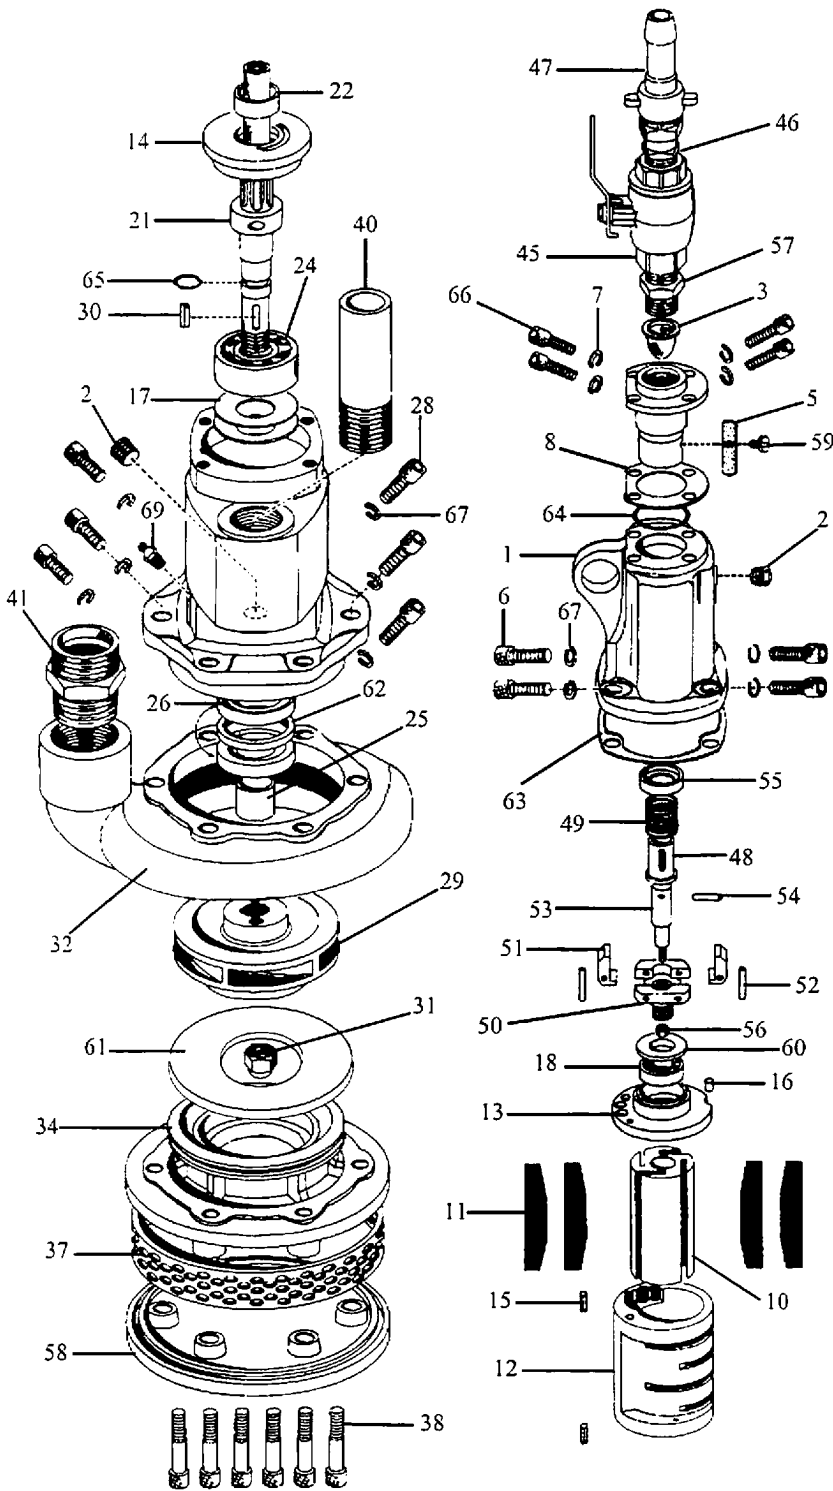

# SP50 Redline Sump Pump

Item	Kent P/N	Description
1	K06681	Housing Cover
2	K07064	1/4" Plug (2)
3	K066692	Strainer
5	K06693	Oil Plug Felt
6	K07068	8-25 Cap Screw (4)
7	K07069	Spring Washer (8)
8	K06699	Gasket
9	K07071	Housing
10	K07072	Rotor
11	K07073	Rotor Blade (4)
12	K07074	Cylinder
13	K07075	Cylinder End Plate, Upper
14	K06601	Cylinder End Plate, Lower
15	K07077	4-10 Spring Pin (2)
16	K07078	6 x 7 Pin
17	K06603	Compression Washer (2)
18	K07080	Ball Bearing Upper
21	K06605	Spindle
22	K06602	Adj. Collar
24	K7085	Ball Bearing, Lower
25	K06604	Impeller Spacer
26	K07087	Oil Seal (2)
27	K07088	Impeller Shim
28	K07089	8-20 Cap Screw (4)
29	K07090	Impeller
30	K07091	Key
31	K07092	Spindle Nut
32	K07093	Impeller Case
34	K07095	Suction Cover
NS	K07096	Suction Cover Bolt (4)
37	K07097	Screen
38	K07099	Cap Screw (4)
40	K07108	Exhaust Pipe
41	K07109	2-1/2" - 8 NPT Adapter
45	K07110	Air Hose Nipple
46	K07111	Bushing
47	K07112	3/4 Hose End w/Nut
48	K06682	Governor Valve
49	K06683	Governor Valve Spring
50	K06684	Governor Cage
51	K06685	Governor Weight (2)
52	K06686	Needle Roller (2)
53	K06687	Governor Shaft
54	K06688	Needle Roller
55	K06689	Governor Spring Holder
56	K06690	M5 Nut
57	K06691	Inlet Bushing
58	K07098	Bed Plate
59	K06694	Oil Plug
60	K06695	Bearing Cover
61	K06696	Suction Cover Plate
62	K06698	Spacer
63	K06700	Gasket
64	K06701	O-Ring
65	K06702	O-Ring
66	K06703	Cap Screw (4)
67	K06704	Spring Washer (4)
69	K06706	Grease Nipple