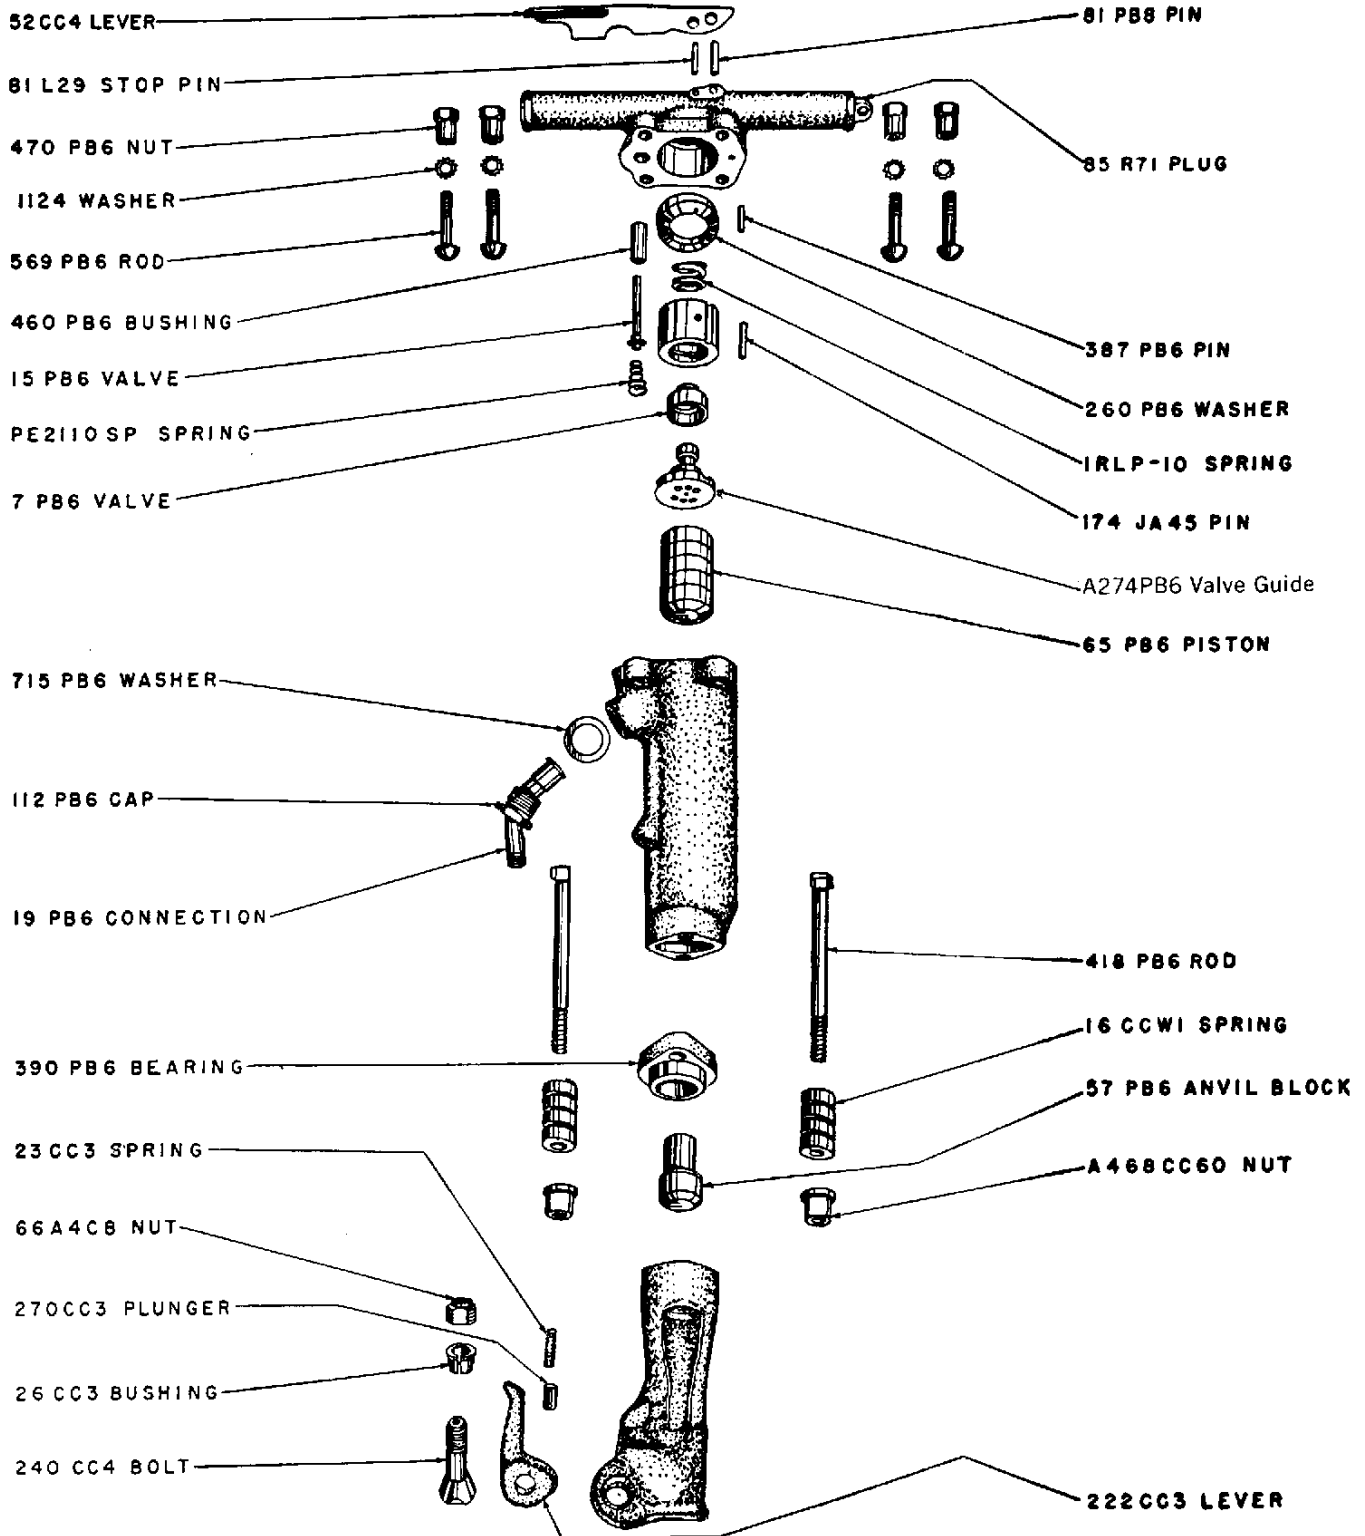

Ingersoll-Rand Model PB6A 60lb Paving Breaker

For Parts Call Tools Renewed (800) 247-3639 Fax (860) 665-9821