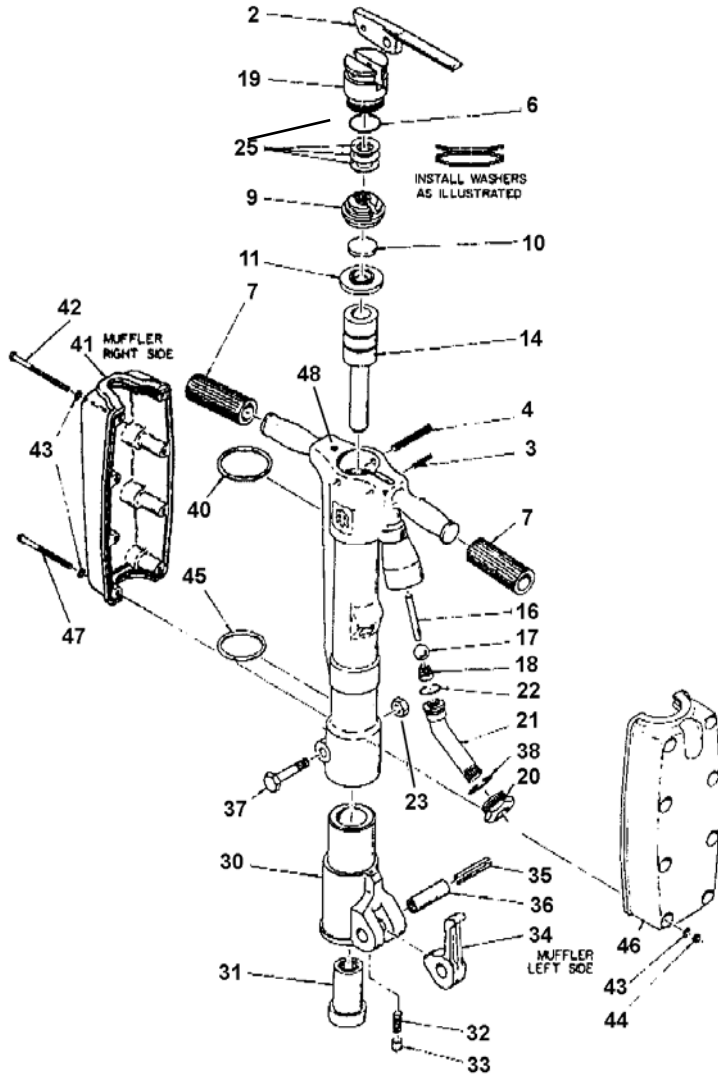

INGERSOLL-RAND PB35A PAVING BREAKER (35 lbs)

Item No.	Part No..	Description
1	51292597	Housing
2	51942175	Lever
3	95034005	Pin
4	95098711	Pin
6	95086211	O-Ring
7	51299212	Sleeve
9	51291342	Valve Chest
10	51291326	Valve (Also in kit)
11	51291359	Cover
14	51376499	Piston
16	51716975	Throttle Push Pin
17	50720572	Ball
18	50250539	Spring
19	51291375	Housing Plug
20	51361798	Cap
21	51361855	Air Swivel Nipple
22	95086161	O-Ring
23	95322541	Nut
25	51293041	Washer
30	51919728	Fronthead
31	51291425	Bushing
32	51952836	Spring (Also in kit)
33	50019728	Plunger (Also in kit)
34	51291409	Latch (Also in kit)
35 & 36	51792794	Roll Pin Kit
		Includes: (35) 51296291 Pin (36) 51296309 Pin
37	95105482	Bolt
38	95086112	O-Ring
40	95087086	O-Ring
41	51308476	Muffler, Right
42	95838926	Screw
43	95064655	Washer
44	95467924	Nut
45	95018230	O-Ring
46	51291441	Muffler-Left Side
47	95673992	Screw
48	95078655	Plug
49	51948016	Washer
KIT*	51310498	Tune Up Kit
KIT*	51310506	Steel Retainer Kit

Latch Kit 51310506 Includes: 32, 33, 34, 35, 36
Tune-Up Kit 51310498 Includes: 3, 4, 6, 10, 16, 17, 18, 22, 25, 38

Cold Weather Lube Kit 51378702
 1 Gallon Cold Weather Anti-Freeze Oil

Lubrication Kit 51378701
 1 Gallon Light Oil