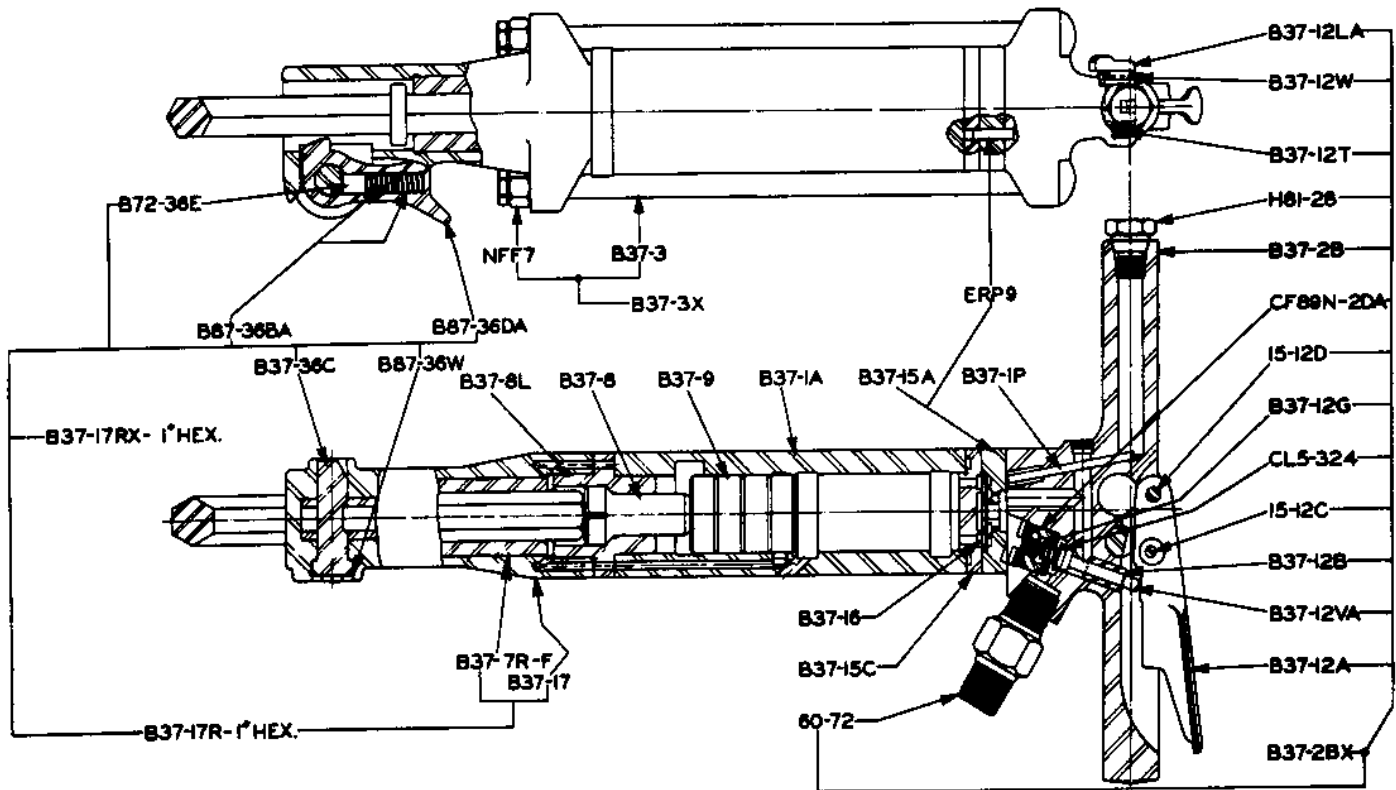

PART NO.	REF. NO.	NAME OF PART	PART NO.	REF. NO.	NAME OF PART
HANDLE			FRONTHEAD		
H81-28	198	Oil Plug	B37-7RF	6300	Chuck Liner 1 in. Hex
15-12D	5902	Throttle Valve Pin	B72-36E	1031	Retainer Plunger
15-12C	5901	Throttle Valve Pin	B87-36DA	2075	Steel Retainer
CYLINDER			NFF7	6304	Side Rod Nut
B37-9	6302	Piston	B87-36BA	6017	Retainer Plunger Spring
B37-8	6301	Tappet	B87-36W	2076	Retainer Pivot Lock
B37-8L	6303	Tappet Bushing			