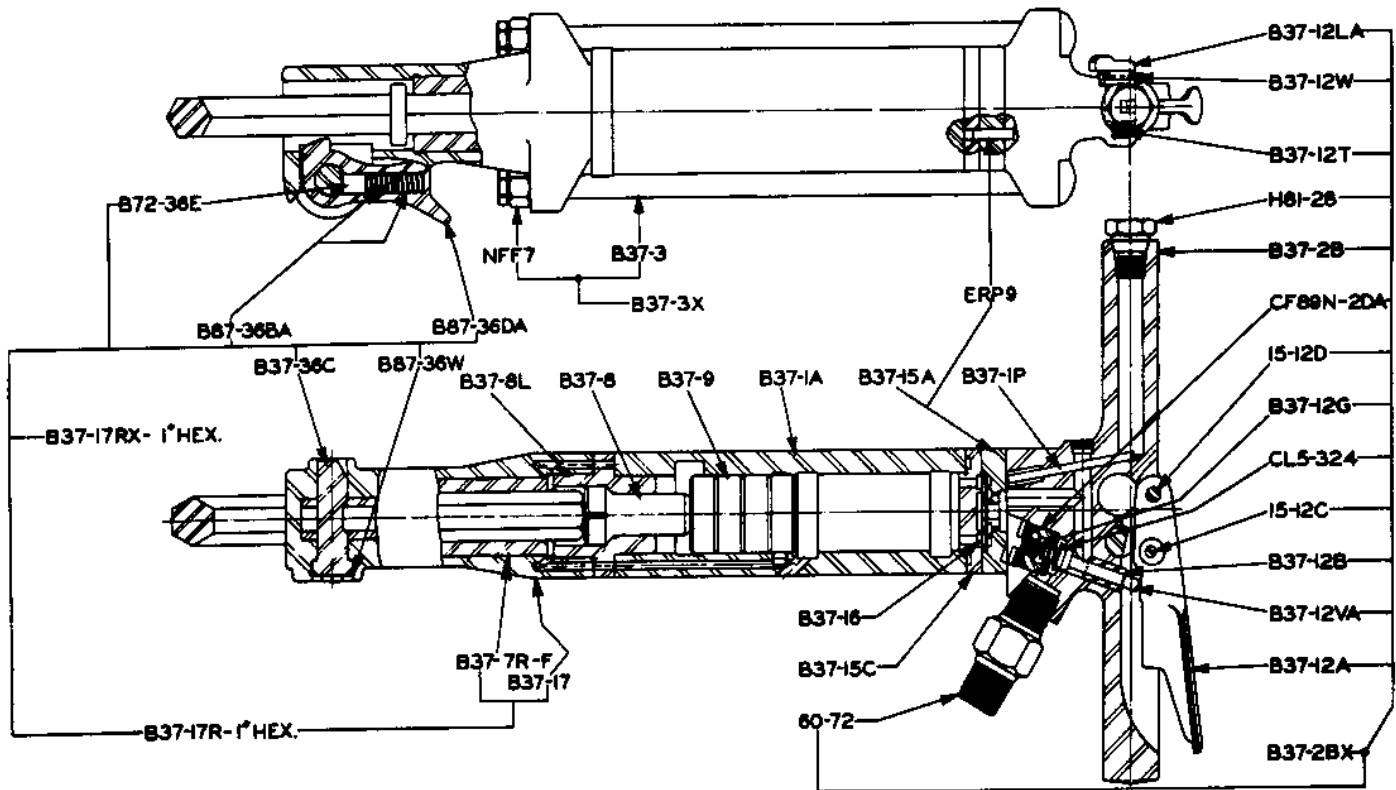

PART NO.	REF. NO.	NAME OF PART	PART NO.	REF. NO.	NAME OF PART
<b>HANDLE</b>			<b>FRONTHEAD</b>		
H81-28	198	Oil Plug	B37-7RF	6300	Chuck Liner 1 in. Hex
15-12D	5902	Throttle Valve Pin	B72-36E	1031	Retainer Plunger
15-12C	5901	Throttle Valve Pin	B87-36DA	2075	Steel Retainer
<b>CYLINDER</b>			NFF7	6304	Side Rod Nut
B37-9	6302	Piston	B87-36BA	6017	Retainer Plunger Spring
B37-8	6301	Tappet	B87-36W	2076	Retainer Pivot Lock
B37-8L	6303	Tappet Bushing			