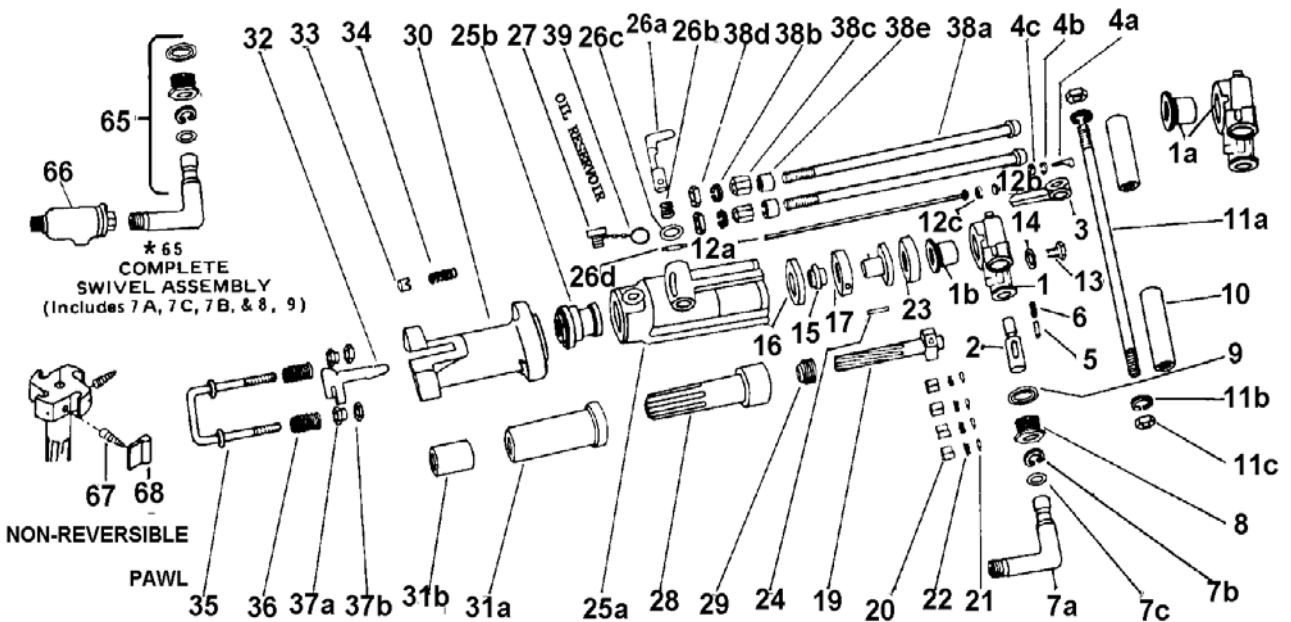

## GARDNER-DENVER S55 ROCKDRILL (55 LB)

Item No.	Part No.	Description	Item no.	Part No.	Description
			25B	S55-1B	Bushing, Cylinder
1	S55-2F	Backhead w/bushing	26A	S55-1VC	Valve, Exhaust Control
1B	S55-2CD	Bushing	26B	S55-1S	Spring Exhaust Control
2	S55-12B	Valve-Throttle	26C	S55-1W	Washer, Exhaust Control
3	S55-12	Lever, Throttle Valve	26D	S55-1C	Pin, Exhaust Control
4A	S55-12C	Bolt, Throttle Lever	27	H81-28	Plug, Oil Reservoir
4B	WP-14	Lockwasher, T.Lever Bolt	28	S55-9	Piston
4C	NJ-5	Nut, T.Lever Bolt	29	S55-25-35	Nut-Rifle Bar/Piston
5	7-2A	Plunger, T. Valve	30	S55-17A	Fronthead 7/8" x 3 1/4"
6	7-2ES	Spring, Detent Plunger		S55-17LA	Fronthead 7/8 & 1" x 4 1/4"
7A	RB-183-47	Swivel-Air Inlet 3/4" NPTM	31A	S55-7	Driver-Chuck 7/8 x 3 1/4"
7B	S55-38	Retainer, Air Inlet		S55-7B	Driver-Chuck 7/8 x 4 1/4"
7C	OR-21	O Ring, Air Inlet Swivel	31B	S55-7L-A	Bushing-Chuck 7/8" x 3 1/4"
8	S48-146G	Nut, Air Inlet Swivel		S55-7LL-B	Bushing-Chuck 7/8" x 4 1/4"
9	S48-146W	Washer, swivel nut		S55-7LL-F	Bushing-Chuck 1" x 4 1/4"
10	S55-34	Grip, Handle, Rubber	32	S55-36RA	Retainer
11A	S55-35	Bolt, Grip Handle	33	S55-36E	Pivot-Steel Retainer
11B	S55-34W	Washer, handle Bolt	34	S55-36SA	Spring-Steel Retainer pivot
11C	ESC-12	Nut, Handle Bolt	35	S55-36J	Yoke, Steel Retainer
12A	S55-27A	Tube, Dry	36	S73-36S	Spring-Yoke
12B	17-39A	Washer-Metal	37A	S55-36WB	Nut-Yoke, Lower
12C	7-29B	Seal-Rubber	37B	NFC-6	Nut-Yoke, Upper
13	107-29	Gland, Backhead	38A	S55-3E	Rod-Side
14	WC-1	Washer-Gland	38B	D79-36W	Lockwasher, Side Rod
15	S55-16A	Valve, Automatic	38C	D79-3N	Nut-Side Rod, Long
16	S55-15A	Seat, Automatic Valve	38D	NJ-10	Nut-Side Road, Short
17	S55-15BA	Chest, Automatic Valve	38E	D79-35	Spacer-Side Rod
18	S55-15CA	Plug, Automatic Valve	39	67539	Chain Oil Plug
19	S55-26-35	Bar-Rifle	65	S48-147GX	Swivel Assembly
20	R91-11A	Pawl-Rotation Reversible	66	67045	Oiler-Constant Feed
21	7-11-B	Plunger-Pawl	67	S55-11C	Spring-Pawl-Flat Wire
22	7-11-C	Spring, Pawl Plunger	68	90-11A	Pawl-Rotation-Non-Reversible
23	S55-33	Ring, Ratchet			
24	S55-33P	Pin, Dowel, Ratchet Ring			
25A	S55-1	Cylinder, Bare			