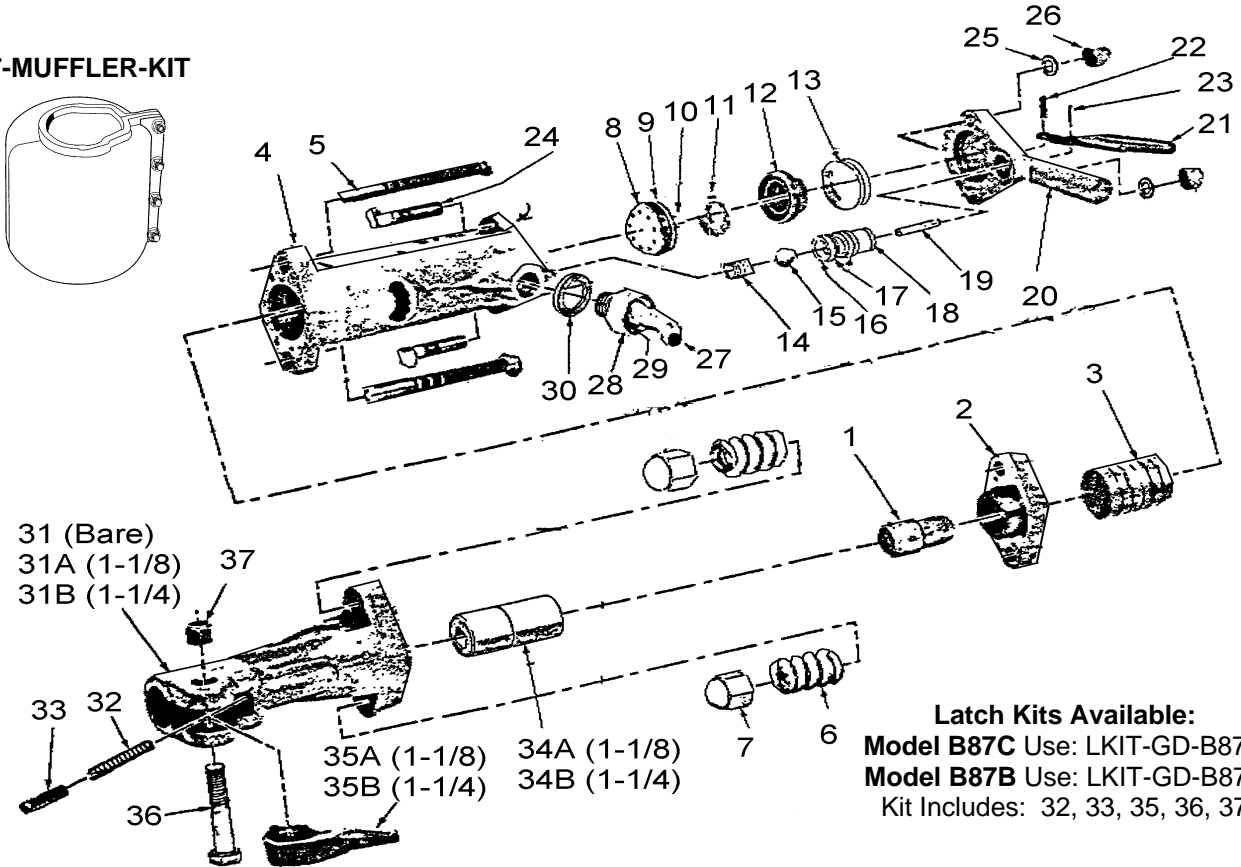

GARDNER-DENVER B87C PAVING BREAKER (90LB)

B87-MUFFLER-KIT

Index	Part No	Description	Index	Part No	Description
1	B87-8A	Tappet	23	ERP9	Roll Pin
2	B87-8L	Tappet Seat	24	B87-4	Side Rod (2 req'd)
3	B87-9	Piston	25	WS36	Lockwasher (2 req'd)
4	1056966	Cylinder	26	S48-3N	Nut (2 req'd)
5	B87-3	Side Rod (2 required)		1055545	Air Connection Assy. Incl. 27,28, 29, 30
SKIT	SKIT-GDB87	Side Rod Kit Incl. 5, 6, 7	27	1055508	Aircon Tube
6	B87-3T	Spring (2 required)	28	1055524	Swivel Spud (note: 1051145 swivel adapter required for undersized early model)
7	B87-3N	Nut (2 required)	29	OR21	O-Ring
8	1B87C-15	Lower V. Chest	30	S48-146W	Washer
9	1050347	O-Ring	31	1B87C-17	Chuck End-Bare
10	B87-15M	Valve Plug	31A	1055497	FH Complete 1-1/8"
11	B87-16	Auto Valve	31B	1055498	FH Complete 1-1/4"
12	1B87C-15A	Upper V. Chest	32	B87B-36B	Spring
13	1B87C-715	Seal	33	B87B-36E	Detent
14	1512GB	Spring	34A	B72-7T-6P	Chuck 1-1/8"
15	1B87C920	Valve Ball	34B	B72-7U-6M	Chuck 1-1/4"
16	1B87C933-B	Valve Seat	35A	B87B-36D	Retainer 1-1/8"
17	OR21	O-Ring	LKIT	LKIT-GD-B87C	Complete Latch Assy Incl. 35A, 32, 33, 36
18	1B87C-763	Spacer	35B	B87B-36UD	Retainer 1-1/4"
19	1B87C-630	Plunger	LKIT	LKIT-GD-B87C	Complete Latch Assy Inc. 35B, 32, 33, 36
20	B87-2D	Backhead	36	1050357	Cap Screw
21	B37-12A	Throttle Handle	37	121381	Lock Nut
22	1050341	Spirol Pin		B87-MUFFLER-KIT	Muffler fits B87B or B87C