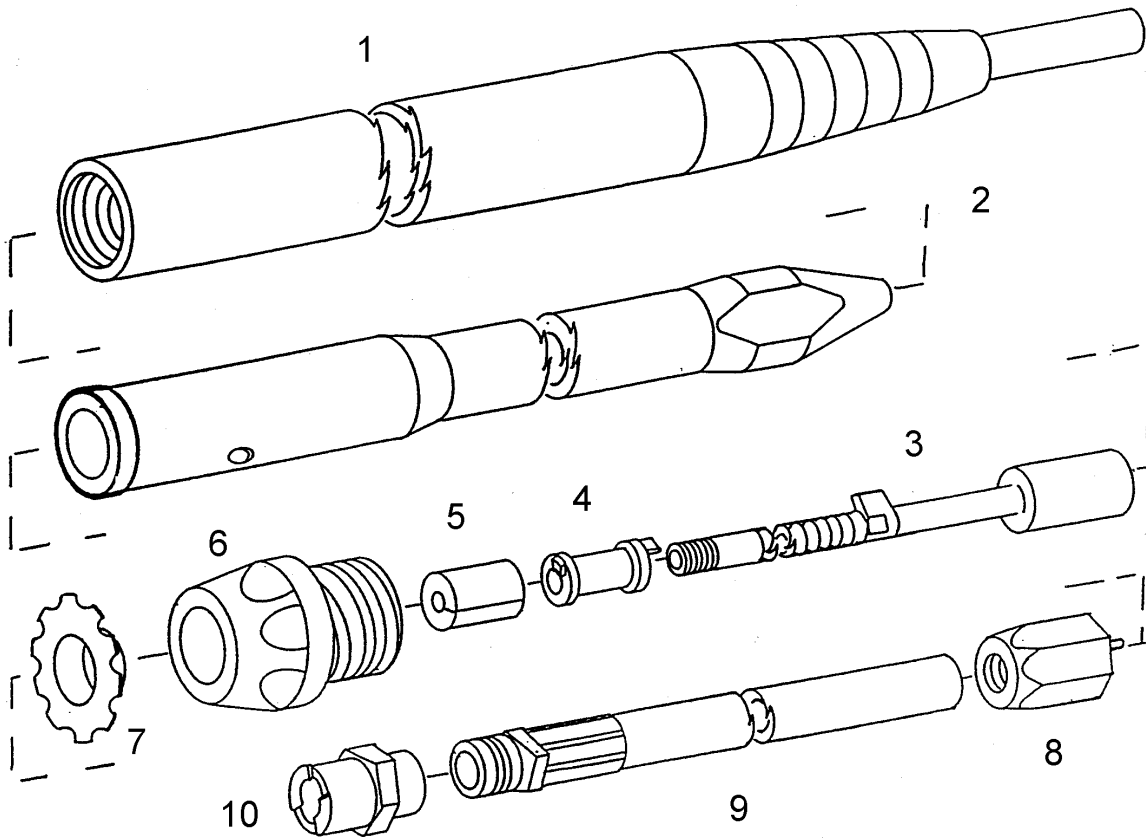

**Parts for Ditch Witch and Pierce Airrow Model (PA-3)
3" Underground Piercing Tool**

Index No.	Part No.	Ditch Witch Ref No.	Description
1	14013	352-408	Body & Anvil 4"
2	14015	352-410	Stiker
3	14016	352-412	Direction Screw
4	14017	352-413	Direction Nut— Includes Rubber Sleeve #5
5	14018	116-273	Rubber Sleeve— Available Only as 14004 Assy.
6	14019	352-414	Tailpiece Body
7	14020	116-274	Flapper Valve
8	14021	120-002	Hose Nut
9	14023	120-004	Hose Whip (Bare Hose)
10	14098	120-012	Coupling Nut