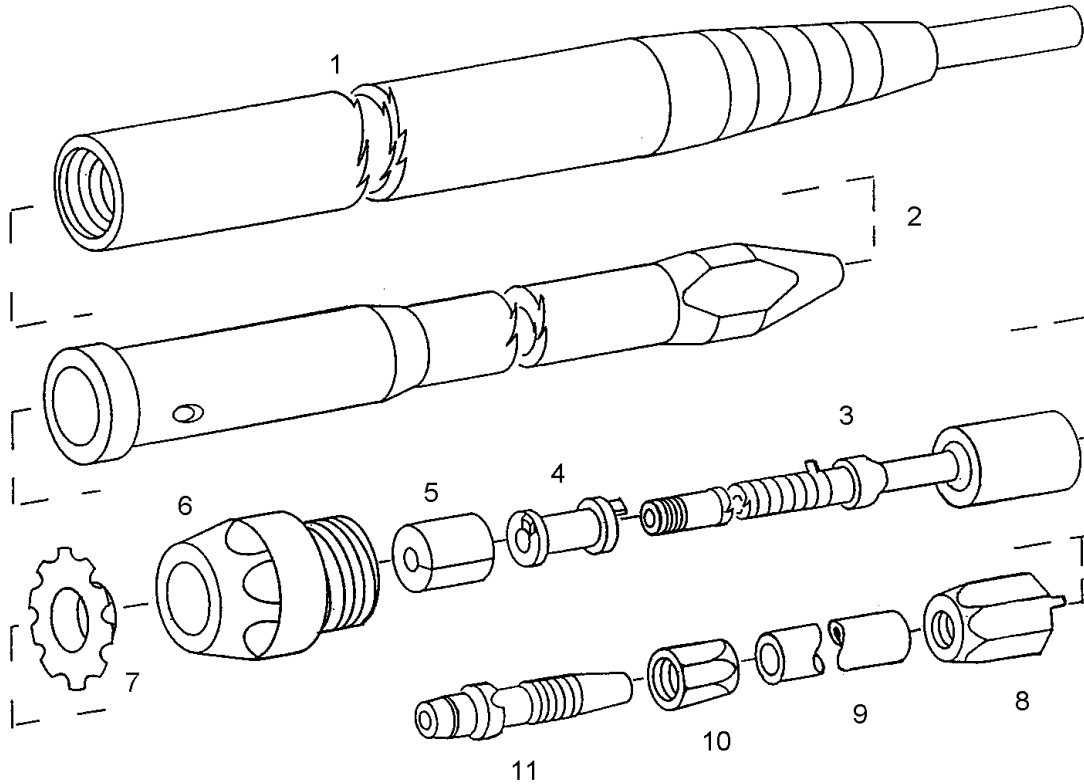

Tools Renewed Parts for Ditch Witch 4" Piercing Tool With Standard Twist Reverse *(formerly Pierce Arrow)*

Index	Part No.	Description
1	352-415	Body & Anvil 4"
2	352-417	Striker
3	352-418	Direction Screw
4	352-419	Direction Nut
5	116-275	Rubber Nut
6	352-420	Tailpiece Body

Index	Part No	Description
7	116-276	Flapper Valve
8	120-003	Hose Nut
9	120-503	Hose Whip (Bare Hose)
10	120-005	Coupling Nut
11	120-006	Male Coupling

Accessories			
120-016	Female Coupling	120-009	Claw Coupling 3/4"
120-507	50' Hose w/ Claw & Coupling	116-278	Rubber Washer for Claw
120-514	50' Hose (Plain)	14086	Hose Whip W/ All Fittings