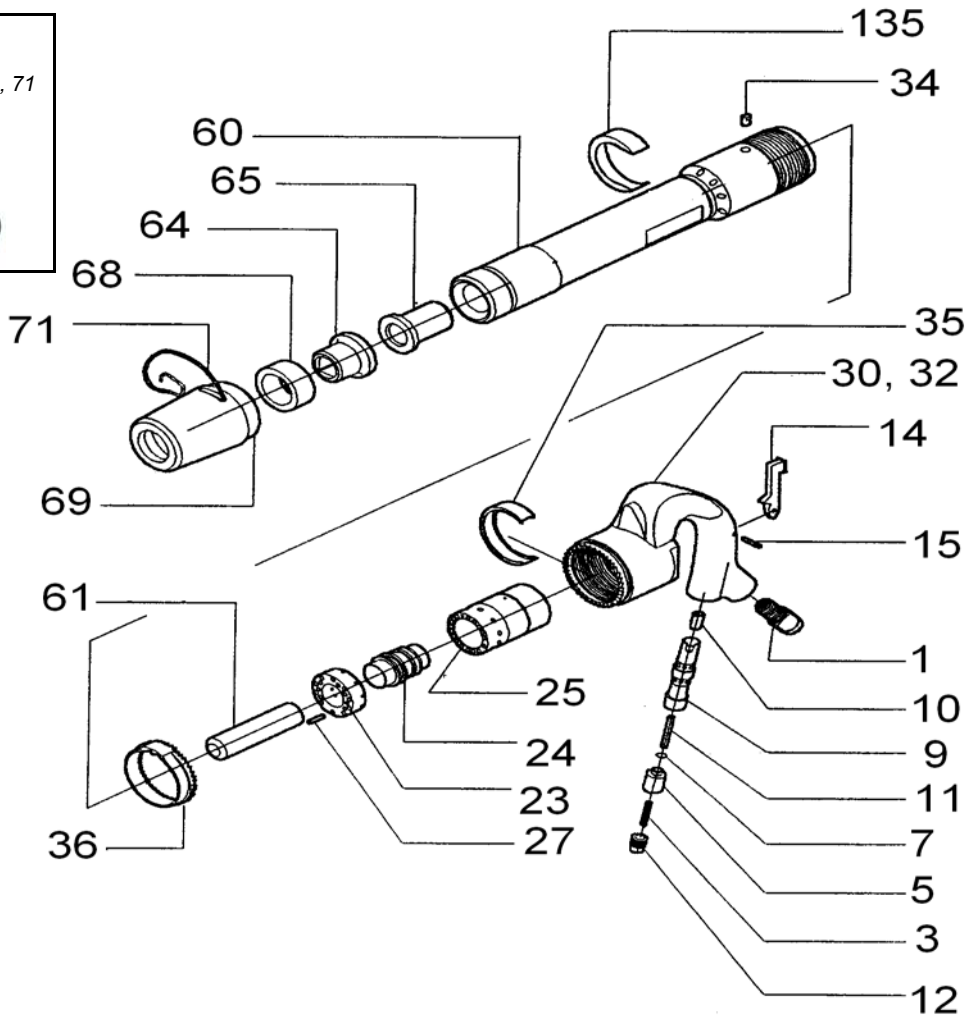

CHICAGO PNEUMATIC-4181 RIVET BUSTER Model A
 (PUSER 8" and PULER 11" Stroke) (33 lbs)

Item No.	Part No.	Description	Item No.	Part No.	Description
1	P-001983	Bushing-Air Inlet	30	P-007164	Handle Complete
3	P-001853	Spring-Valve	32	P-007347	Handle
5	P-001799	Valve-Throttle	34	P-001430	Key-Lock Collar
7	P-083071	O-Ring	35	P-001355	Clip-Spring
9	P-007325	Tube-Throttle	36	P-001399	Collar-Lock
10	P-004839	Bushing	60	P-071848	Cylinder (8" stroke)
11	P-004834	Pin-Push		P-073310	Cylinder (11" stroke)
12	P-001873	Plug-valve Tube	61	P-001225	Piston (8" stroke)
14	P-001982	Lever-Throttle		P-001231	Piston (11" stroke)
15	P-001915	Pin-Lever	64	P-072333	Sleeve-Lower
21	P-007385	Valve Complete	65	P-072332	Sleeve-Upper
23	P-006320	Lid-Valve Case	68	P-072334	Bumper-Rubber
24	P-001538	Valve	69	P-071849	Sleeve Retainer
25	P-006319	Case Valve	71	P-073942	Spring-Lock
27	P-001632	Dowel	135	P-001389	Deflector-Exhaust