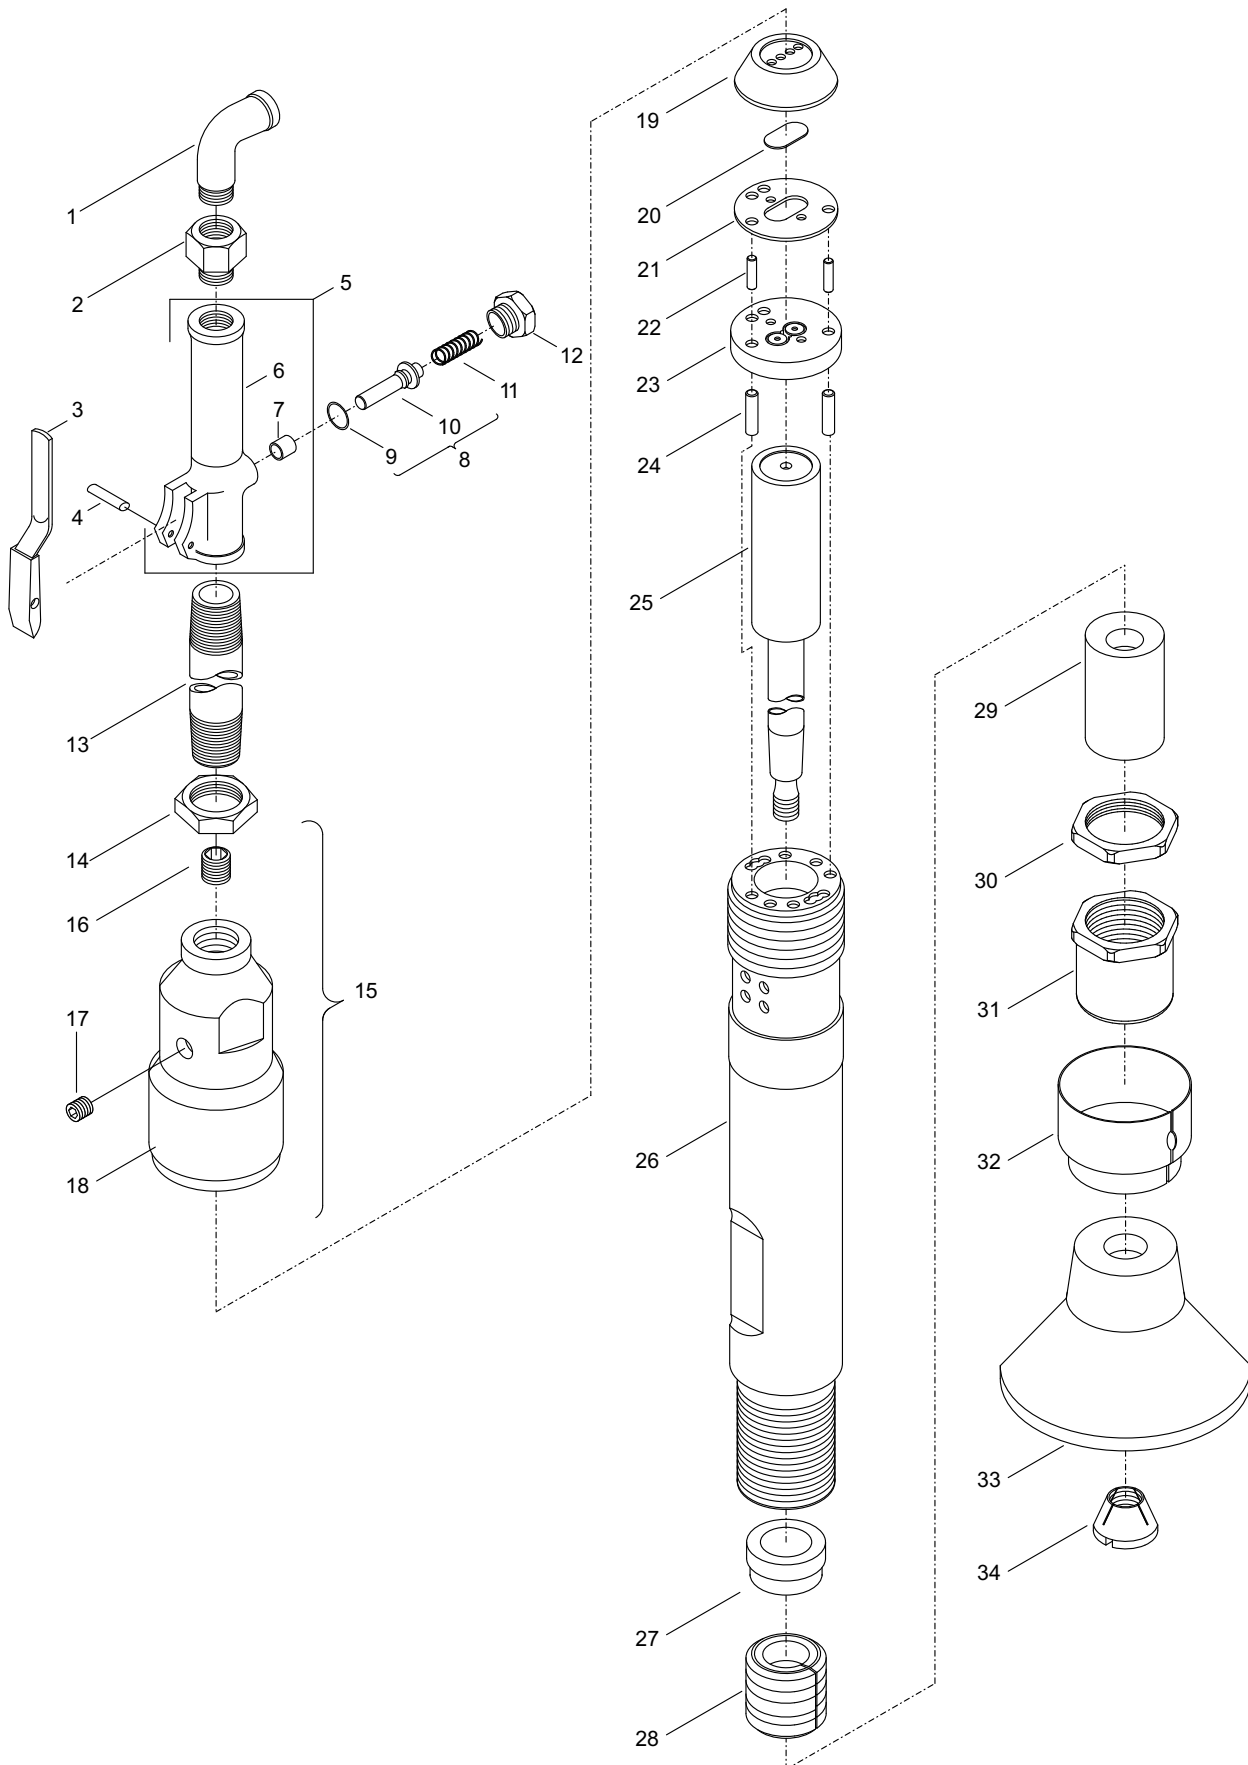

Spare Parts List

CP 0003 Tamper

www.cp.com

EXPLODED VIEW OF CP 0003

Ref. No.	Ordering No.	Qty.	Description
1	R072457	1	Elbow - Street (1/2 " - 90)
2	P001995	1	Strainer - Air
3	P001903	1	Lever - Valve
4	P001921	1	Pin - Lever
5	P007350	1	Body - Throttle valve (Includes item No. 6 & 7)
6		1	Body - Throttle valve
7	P001814	1	Bushing - Throttle valve
8	P087671	1	Valve - Throttle (Includes item No. 9 & 10)
9	CA088867	1	O-ring
10		1	Valve - Throttle
11	P001858	1	Spring - Throttle valve
12	P001964	1	Cap - Valve
13	P071147	1	Pipe - Extension
14	F003087	2	Locknut - Pipe
15	P078139	1	Cylinder head assembly (Includes item No. 16, 17 & 18)
16	P084132	1	Plug - Oil regulating
17	C068799	1	Plug - Filler
18		1	Cylinder head
19	P073185	1	Lid - Upper case
20	P071358	1	Valve
21	P073187	1	Case - Valve
22	P073120	2	Dowel - Valve case
23	P073118	1	Lid - Lower case
24	P073119	2	Dowel - Cylinder
25	P089009	1	Piston
26		1	Cylinder
27	P070649	1	Bushing - Piston rod
28	P071390	1	Packing - Piston
29	P070646	1	Bushing - Piston rod
30	P070931	1	Locknut - Retainer
31	P070651	1	Retainer - Piston bushing
32	P070643	1	Defector - Exhaust
33	P089008	1	Butt - 5" Dia. Aluminum
34	P089006	1	Locknut - Butt