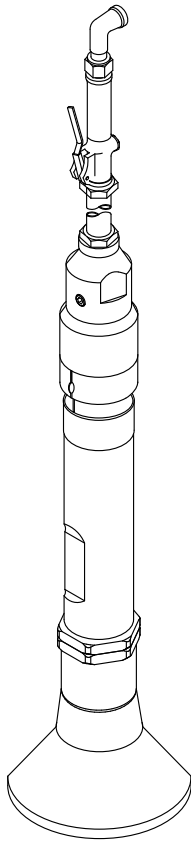

Spare Parts List

CP 0003 Tamper

www.cp.com

EXPLODED VIEW OF CP 0003

Ref. No.	Ordering No.	Qty.	Description
1	R072457	1	Elbow - Street (1/2 " - 90)
2	P001995	1	Strainer - Air
3	P001903	1	Lever - Valve
4	P001921	1	Pin - Lever
5	P007350	1	Body - Throttle valve (Includes item No. 6 & 7)
6		1	Body - Throttle valve
7	P001814	1	Bushing - Throttle valve
8	P087671	1	Valve - Throttle (Includes item No. 9 & 10)
9	CA088867	1	O-ring
10		1	Valve - Throttle
11	P001858	1	Spring - Throttle valve
12	P001964	1	Cap - Valve
13	P071147	1	Pipe - Extension
14	F003087	2	Locknut - Pipe
15	P078139	1	Cylinder head assembly (Includes item No. 16, 17 & 18)
16	P084132	1	Plug - Oil regulating
17	C068799	1	Plug - Filler
18		1	Cylinder head
19	P073185	1	Lid - Upper case
20	P071358	1	Valve
21	P073187	1	Case - Valve
22	P073120	2	Dowel - Valve case
23	P073118	1	Lid - Lower case
24	P073119	2	Dowel - Cylinder
25	P089009	1	Piston
26		1	Cylinder
27	P070649	1	Bushing - Piston rod
28	P071390	1	Packing - Piston
29	P070646	1	Bushing - Piston rod
30	P070931	1	Locknut - Retainer
31	P070651	1	Retainer - Piston bushing
32	P070643	1	Defector - Exhaust
33	P089008	1	Butt - 5" Dia. Aluminum
34	P089006	1	Locknut - Butt