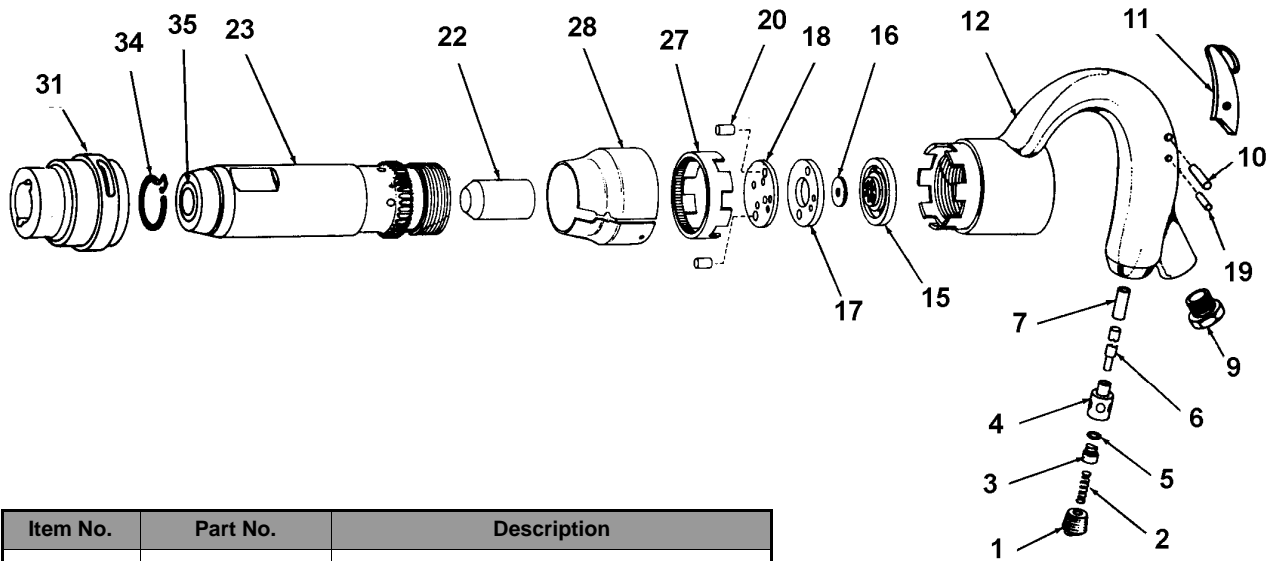

**CHICAGO PNEUMATIC-9362 CHIPPING HAMMER (15 lbs)**

Item No.	Part No.	Description
1	TP124849	Plug-Throttle Valve
2	TP124850	Spring-Throttle Valve
3	TP124851	Valve-Throttle
4	TP124852	Bushing-Throttle Valve
5	TP124853	O-Ring
6	TP124854	Pin-Push
7	TP124855	Bushing-Push Pin
9	TP124856	Bushing-Permanent
10	TP124857	Pin-Throttle Lever
11	TP124858	Lever-Throttle
12	TP124859	Handle
15	TP124860	Lid-Upper Valve Case
16	TP124861	Valve
17	TP124862	Case-Valve
18	TP124863	Lid-Lower Valve Case
19	TP-124864	Pin-Stop
20	TP124865	Pin-Dowel
22	TP124866	Piston (CP-9362) 2" & 3"STROKE
	TP124874	Piston (CP-9364) 4" STROKE
23	TP124867	Cylinder (CP-9362) 2" STROKE
	TP124873	Cylinder (CP-9363) 3" STROKE
	TP124875	Cylinder (CP-9364) 4" STROKE
27	TP124868	Clip-Lock
28	TP124869	Shield-Lock
31	TP124870	Sleeve-Retainer- (Oval Collar)
34	TP124871	Spring-Lockcoil
35	TP124885	Bushing-Cylinder (round)
35	TP125643	Bushing-Cylinder (hex)