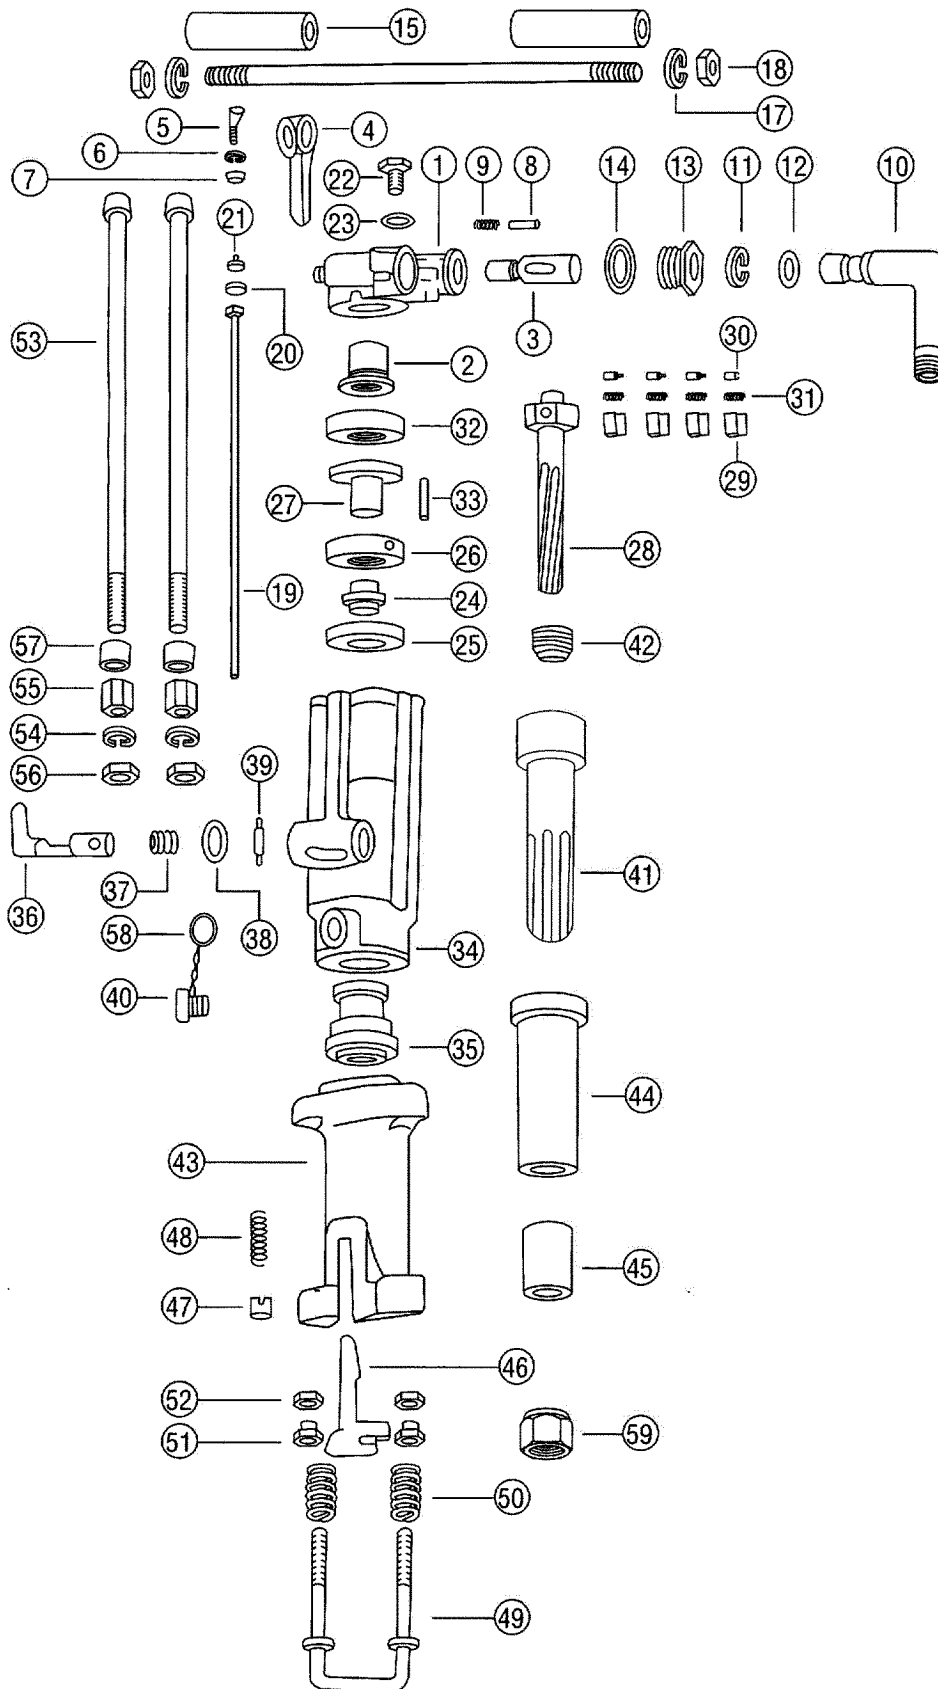

ROCK DRILL

ROCK DRILL

INDEX NO.	PART NO.	DESCRIPTION	QUAN. REQD.
1	7501	Back Head (incl. 7540)	1
2	7540	Back Head Bushing	1
3	7502	Throttle Valve	1
4	7503	Throttle Valve Handle	1
5	7504	Throttle Valve Handle Bolt	1
6	7541	Throttle Valve Handle Washer	1
7	7542	Throttle Valve Handle Bolt Nut	1
8	7505	Throttle Valve Plunger	1
9	7506	Throttle Valve Plunger Spring	1
10	7507	Air Inlet Swivel	1
11	7543	Swivel Retainer	1
12	7544	Swivel O-Ring	1
13	7508	Swivel Nut	1
14	7509	Swivel Washer	1
15	7510	Handle Grip	2
16	7511	Handle Bolt	1
17	7545	Handle Bolt Washer	2
18	7546	Handle Bolt Nut	1
19	7512	Blow Tube	1
20	7547	Blow Tube Washer	1
21	7548	Blow Tube Rubber Seal	1
22	7513	Blow Tube Back Head Gland	1
23	7514	Blow Tube Gland Gasket	1
24	7515	Valve	1
25	7516	Front Valve Chest	1
26	7517	Rear Valve Chest	1
27	7518	Valve Plug	1
28	7519	Rifle Bar	1
29	7520	Rotation Pawl	4
30	7521	Pawl Plunger	4
31	7522	Pawl Spring	4
32	7523	Ratchet Ring	1
33	7524	Ratchet Dowel Pin	1
34	7525	Cylinder	1
35	7549	Cylinder Bushing	1
36	7526	Exhaust Control Valve	1
37	7550	Exhaust Valve Spring	1
38	7551	Exhaust Valve Washer	1
39	7552	Exhaust Valve Pin	1
40	7527	Oil Filter Plug	1
41	7528	Piston	1
42	7529	Rifle Nut	1
43	7530	Front Head (7/8" x 3-1/4")	1
	7553	Front Head (1" x 4-1/4")	1
44	7531	Chuck Driver (3-1/4")	1
	7554	Chuck Driver (4-1/4")	1
45	7555	Chuck Bushing (7/8" x 3-1/4")	1
	7556	Chuck Bushing (7/8" x 4-1/4")	1
	7557	Chuck Bushing (1" x 4-1/4")	1
46	7532	Steel Retainer	1
47	7533	Retainer Pivot	1
48	7534	Retainer Spring	1
49	7535	Retainer Yoke	1
50	7536	Yoke Spring	2
51	7537	Yoke Nut Lower	2
52	7558	Yoke Nut Upper	2
53	7538	Side Rod	2

INDEX NO.	PART NO.	DESCRIPTION	QUAN. REQD.
54	7559	Side Rod Lock Washer	2
55	7560	Side Rod Nut Long	2
56	7561	Side Rod Nut Short	2
57	7562	Side Rod Spacer	2
58	7539	Oil Plug Chain	1
59	7537-A	Yoke Nut (Replace 7537, 7558)	2