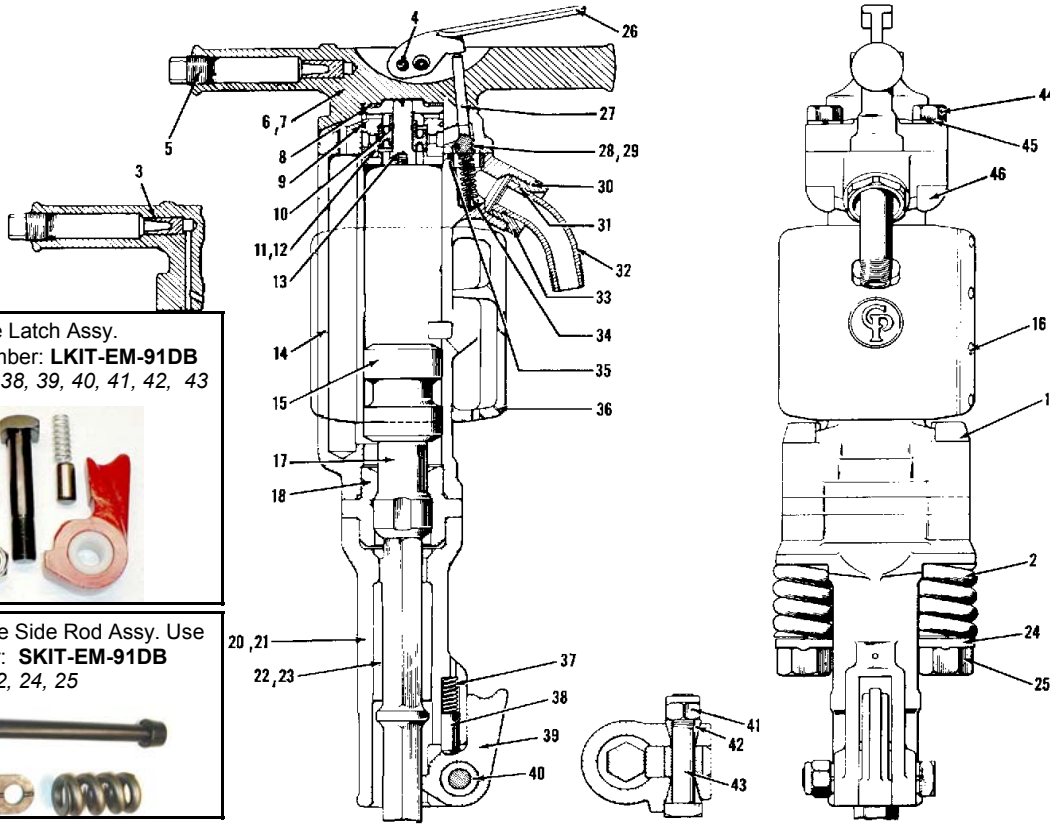

Airmax (formerly Air Pro) Model EM- 91DB Hammer (90 lb)

For Complete Latch Assy.
 Use Part Number: **LKIT-EM-91DB**
 Includes: 37, 38, 39, 40, 41, 42, 43

For Complete Side Rod Assy. Use
 Part Number: **SKIT-EM-91DB**
 Includes: 1, 2, 24, 25

Index No.	Part No.	Description	Index No.	Part No.	Description
1	F037790	Bolt-Fronthead	24	R096059	Lock-Fronthead Bolt
2	R092915	Spring-Fronthead Bolt	25	F037789	Nut-Fronthead Bolt
3	C036901	Plug-Oil Regulator	26	F814725	Lever-Throttle
4	R133433	Pin Throttle Lever	27	R092894	Valve Throttle (Inc. 28&29)
5	R075031	Plug-Oil	28	R098368	Seal, Valve Throttle
6	F815045	Backhead	29	R098369	Clip, T. Valve
7	F815126	Backhead Complete	30	P103521	O-Ring
		Incl. 3,4,5,6 & 26	31	R110317	O-Ring
8	R085259	Washer-Take-Up	32	R085269	Swivel-Air Inlet
9	P083094	O-Ring	33	R000530	Nut- Air Inlet Swivel
10	R122975	Valve	34	R005717	Spring-Throttle Valve
11	R092904	Case-Valve	35	R047965	Seal Cylinder
12	R122977	Valve Case Comp.	36	F814004	Hood Muffler
		Incl. 9,10,11 & 13	37	R092911	Spring-Latch Retainer
13	R122976	Guide Valve	38	R092910	Plunger Retainer Latch
14	F814228	Cylinder	39	R092909	Latch Retainer
15	R000127	Piston	40	R050894	Bushing-Latch Retainer
16	R117415	Screw-Socket Hd. Cap	41	P008999	Nut-Retainer Bolt
17	R096123	Block-Anvil	42	R076562	Bushing-Retainer Bolt
18	R092907	Bushing-Anvil Block	43	R076853	Bolt-Retainer Latch
19	F816345	Grip Rubber	44	R003069	Nut-Backhead
20	R092917	Fronthead (1-1/8" & 22)	45	R000550	Lockwasher
21	R092918	Fronthead (1-1/4" & 23)	46	R092896	Bolt-Backhead
22	R090122	Bushing-F.H. (1-1/8")	58	R043644	Fronthead Spiker
23	R040635	Bushing-F.H. (1-1/4")	70	R043649	Block Driving