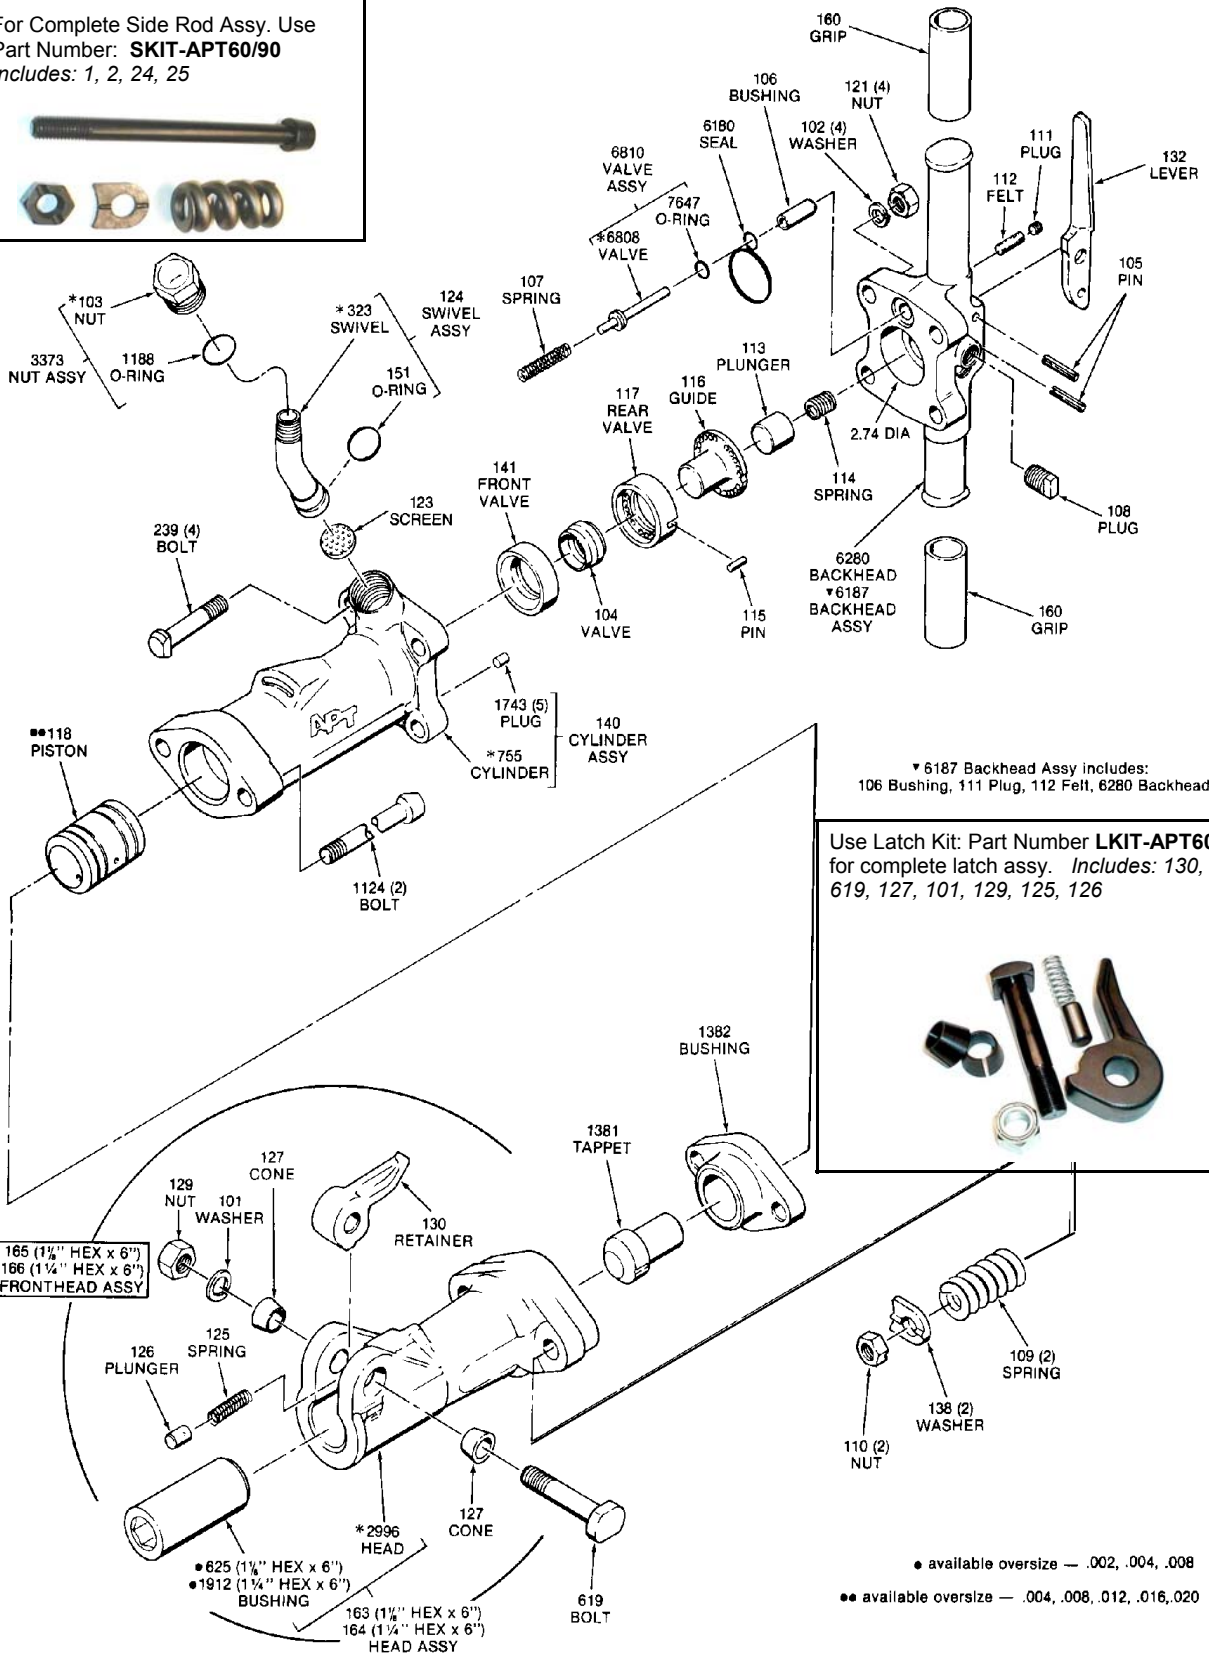

APT MODEL 180 PAVING BREAKER
 (90 lbs)

For Complete Side Rod Assy. Use
 Part Number: **SKIT-APT60/90**
 Includes: 1, 2, 24, 25

▼ 6187 Backhead Assy includes:
 106 Bushing, 111 Plug, 112 Felt, 6280 Backhead.

Use Latch Kit: Part Number **LKIT-APT60/90**
 for complete latch assy. Includes: 130,
 619, 127, 101, 129, 125, 126

● available oversize — .002, .004, .008
 ● available oversize — .004, .008, .012, .016, .020