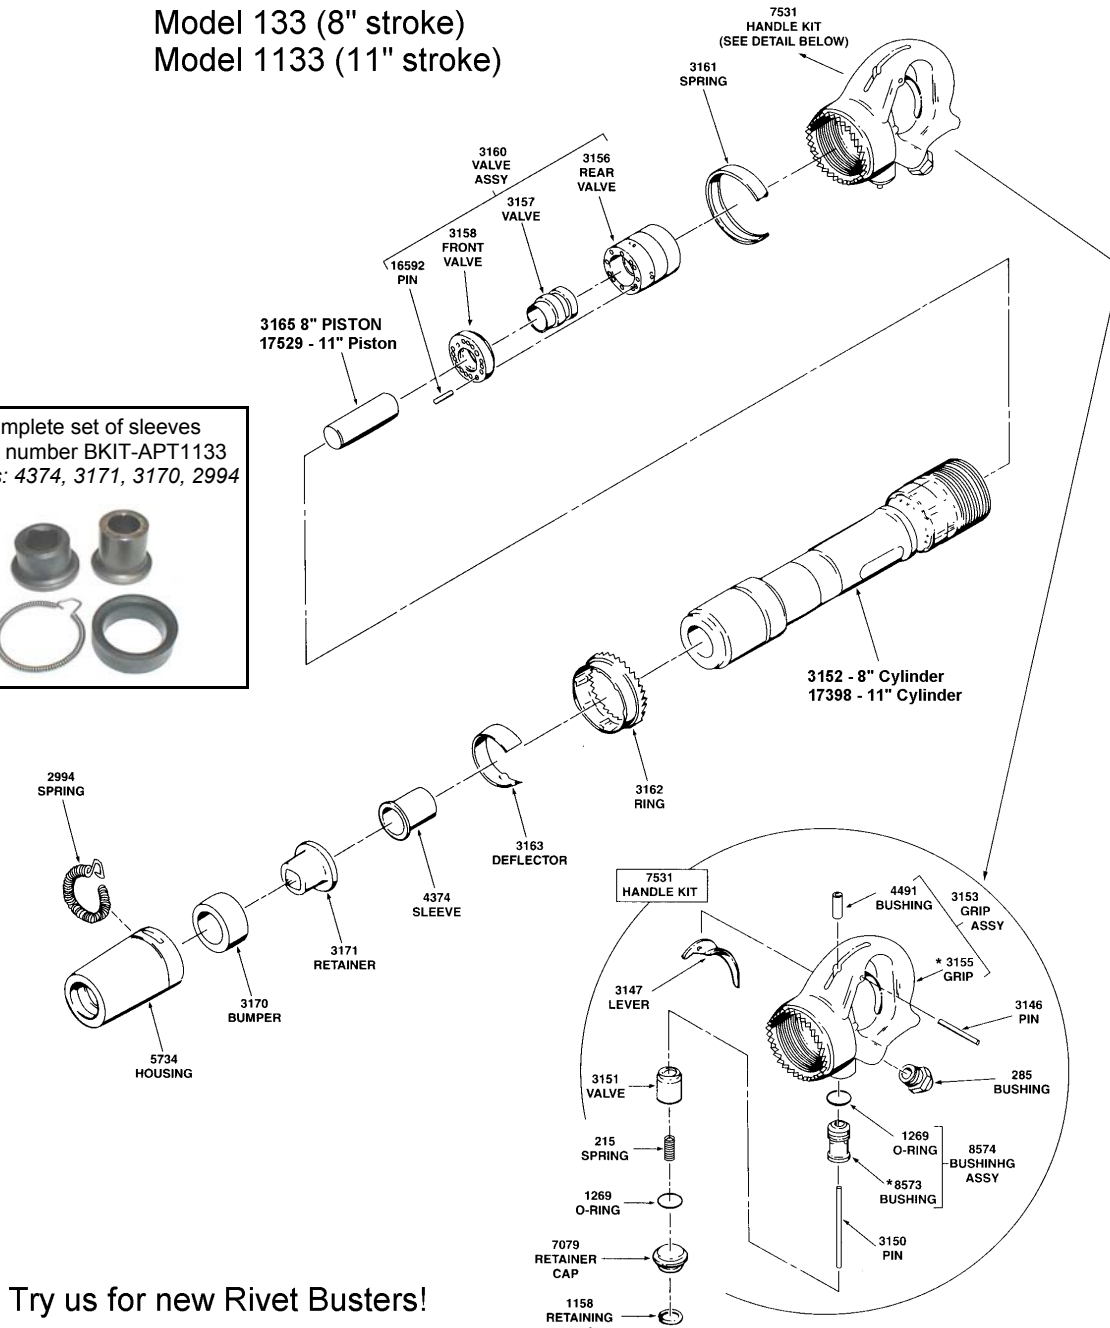

## APT MODEL 133 and 1133 RIVET BUSTER 8" and 11" Stroke

Model 133 (8" stroke)  
 Model 1133 (11" stroke)

For a complete set of sleeves  
 use part number BKIT-APT1133  
 Includes: 4374, 3171, 3170, 2994